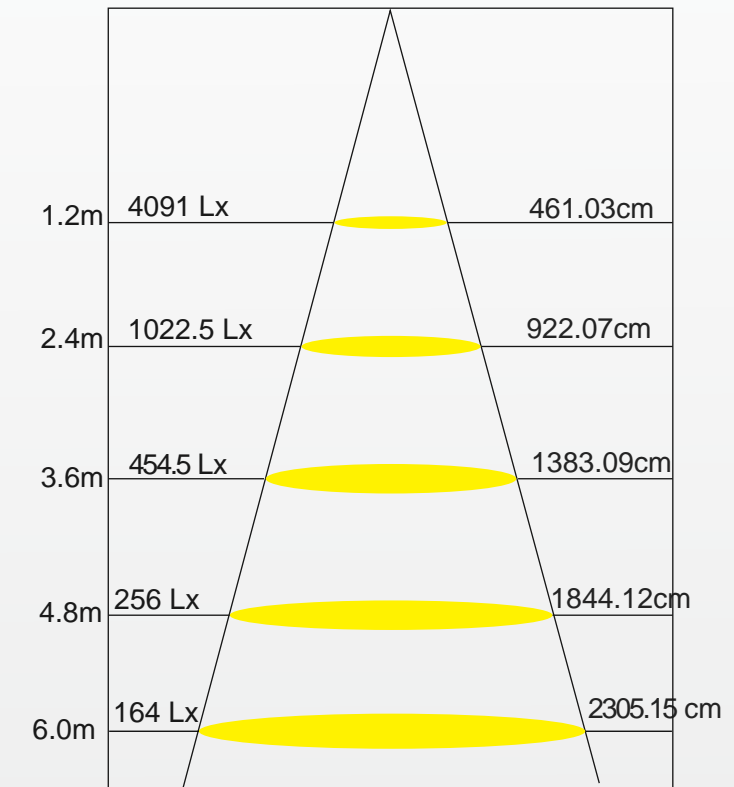

50W

APPLICATIONS:

- Advertising Board
- Highway
- Public Square
- Building
- Bridge