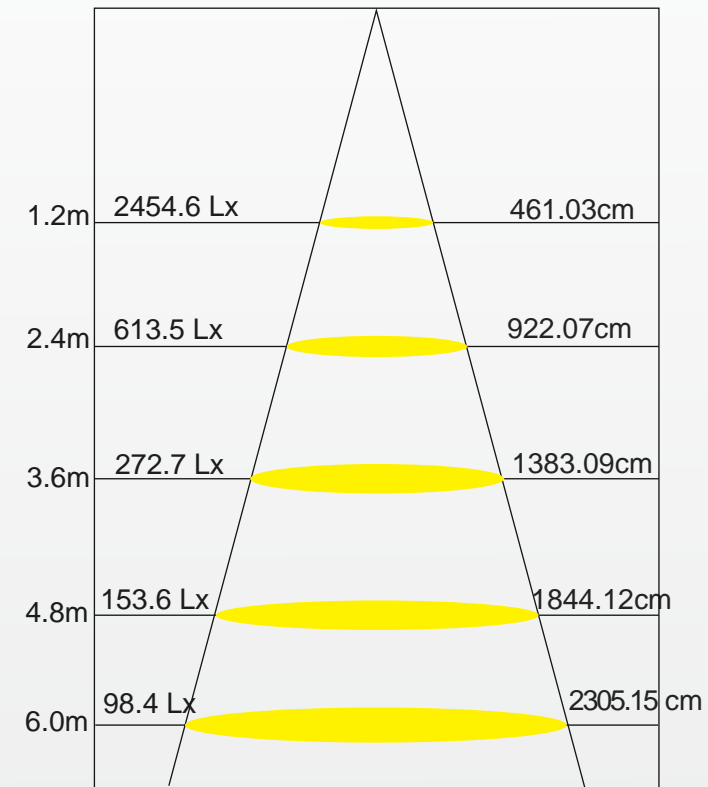

30W

APPLICATIONS:

- Advertising Board
- Highway
- Public Square
- Building
- Bridge