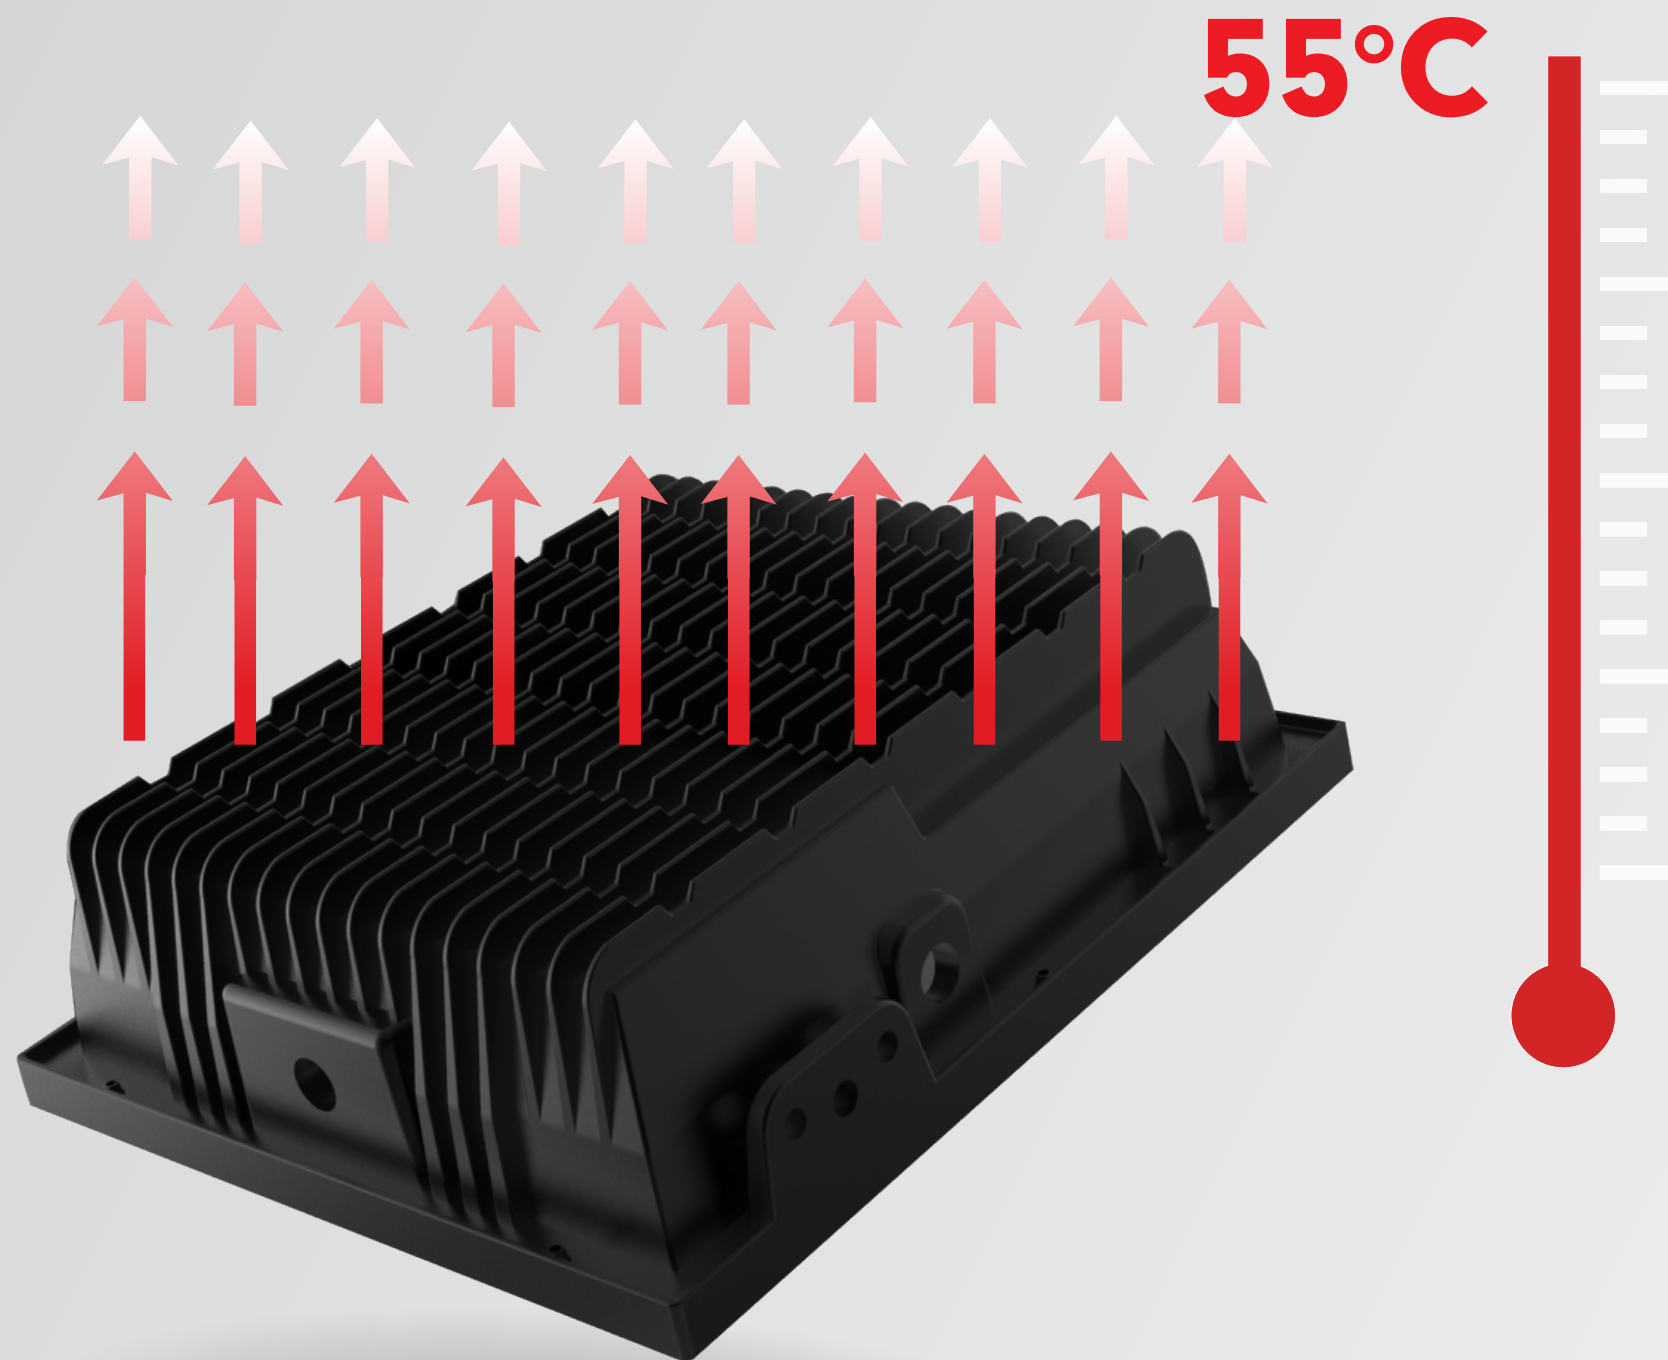

GOOD HEAT DISSIPATION TECHNIQUES

Our radiator is specifically designed with special material that dissipates an enormous amount of heat very quickly.

The radiator controls the temperature of lamp, under **55°C** through heat conduction, heat convection, heat radiation. It allows the LED chips to achieve its highest performance, lower light decay, and long-lifespan.