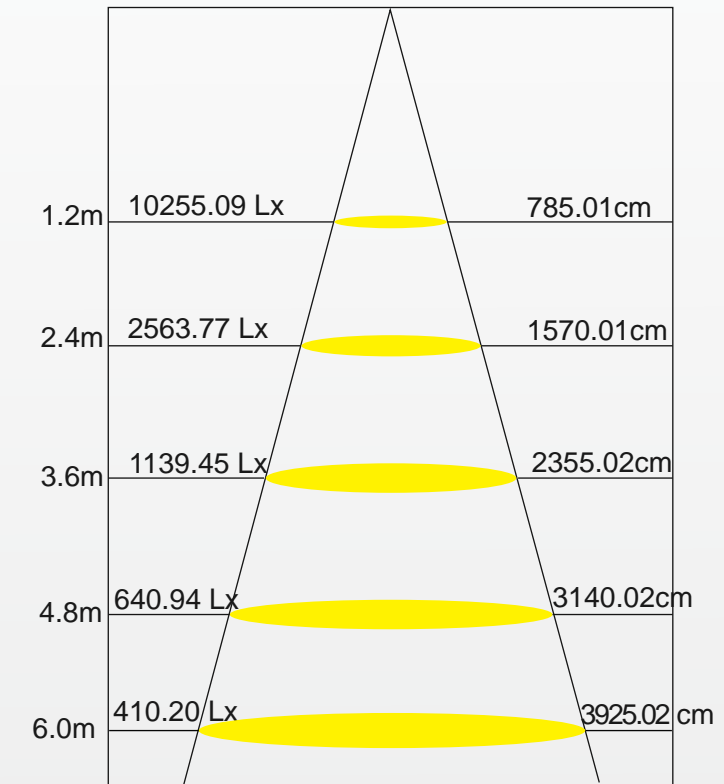

SPECIFICATION

Model	Power	Voltage	Power factor	Light color	Luminous	CCT	CRI	D	W	H
LLD-CFS75W	75W	100-240V	>0.95	Warm white	11250 LM	2700-3300K	75	251mm	122mm	269mm
				Pure white	11625 LM	3800-4600k				
				Cool white	11850 LM	5500-6500K				
LLD-CFS95W	95W	100-240V	>0.95	Warm white	14250 LM	2700-3300K	75	255mm	123mm	354mm
				Pure white	14725 LM	3800-4600k				
				Cool white	15010 LM	5500-6500K				
LLD-CFS135W	135W	100-240V	>0.95	Warm white	20250 LM	2700-3300K	75	294mm	144mm	433mm
				Pure white	20925 LM	3800-4600k				
				Cool white	21330 LM	5500-6500K				

75W

95W

135W

75W

95W

135W

APPLICATIONS:

- Advertising Board
- Highway
- Public Square
- Building
- Bridge