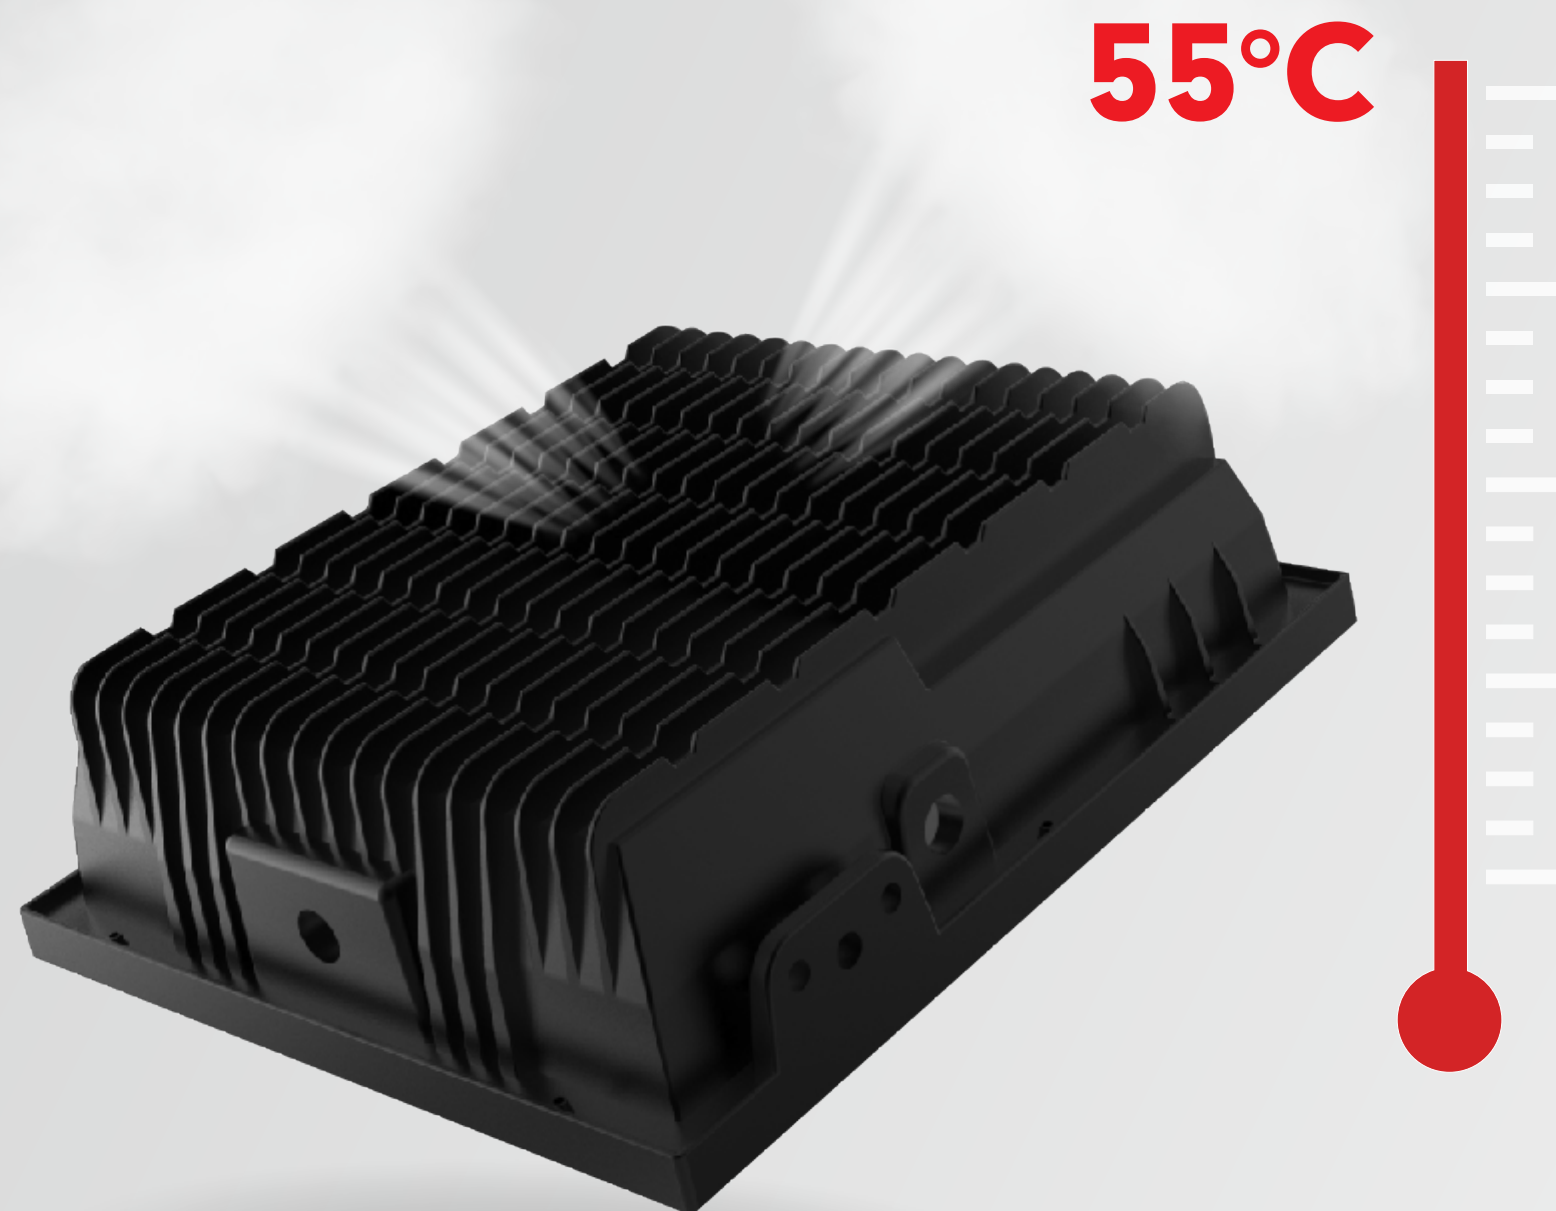

GOOD HEAT DISSIPATION TECHNIQUES

Our radiator is specifically designed with special material that dissipates an enormous amount of heat very quickly.

The radiator controls the temperature of lamp, under **55°C** through heat conduction, heat convection, heat radiation. It allows the LED chips to achieve its highest performance, lower light decay, and long-lifespan.