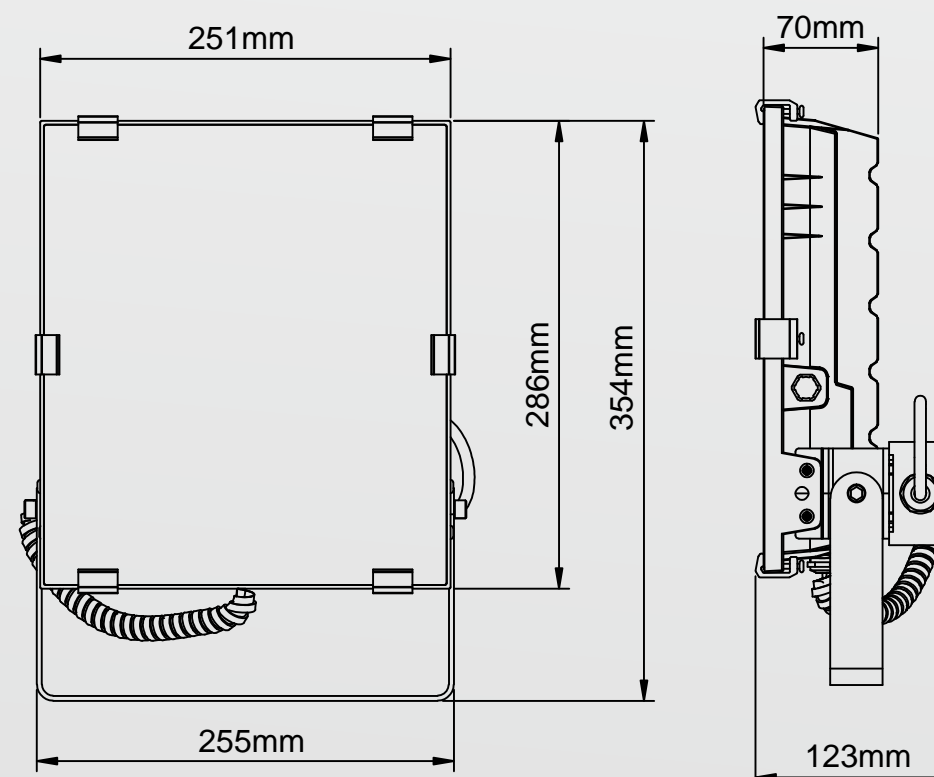

SPECIFICATION

Model	Power	Voltage	Power factor	Light color	Luminous	CCT	CRI	D	W	H
LLD-CFS75W	75W	100-240V	>0.95	Warm white	11250 LM	2700-3300K	75	251mm	122mm	269mm
				Pure white	11625 LM	3800-4600k				
				Cool white	11850 LM	5500-6500K				
LLD-CFS95W	95W	100-240V	>0.95	Warm white	14250 LM	2700-3300K	75	255mm	123mm	354mm
				Pure white	14725 LM	3800-4600k				
				Cool white	15010 LM	5500-6500K				
LLD-CFS135W	135W	100-240V	>0.95	Warm white	20250 LM	2700-3300K	75	294mm	144mm	433mm
				Pure white	20925 LM	3800-4600k				
				Cool white	21330 LM	5500-6500K				

75W

95W

135W

75W

95W

135W

APPLICATIONS:

- Advertising Board
- Highway
- Public Square
- Building
- Bridge