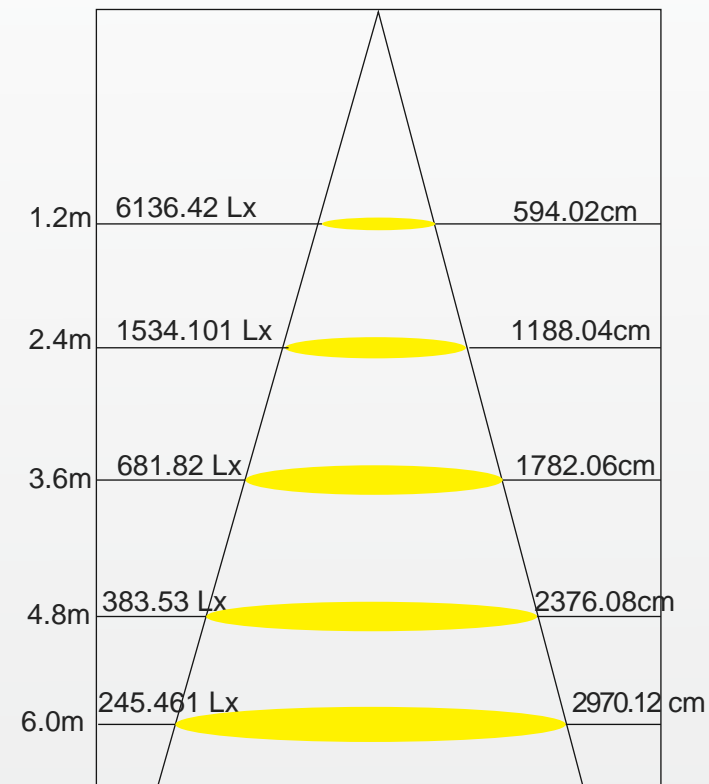

SPECIFICATION

Model	Power	Voltage	Power factor	Light color	Luminous	CCT	CRI	D	W	H
LLD-CFS75W	75W	100-240V	>0.95	Warm white	11250 LM	2700-3300K	75	251mm	122mm	269mm
				Pure white	11625 LM	3800-4600k				
				Cool white	11850 LM	5500-6500K				
LLD-CFS95W	95W	100-240V	>0.95	Warm white	14250 LM	2700-3300K	75	255mm	123mm	354mm
				Pure white	14725 LM	3800-4600k				
				Cool white	15010 LM	5500-6500K				
LLD-CFS135W	135W	100-240V	>0.95	Warm white	20250 LM	2700-3300K	75	294mm	144mm	433mm
				Pure white	20925 LM	3800-4600k				
				Cool white	21330 LM	5500-6500K				

75W

95W

135W

75W

95W

135W

APPLICATIONS:

- Advertising Board
- Highway
- Public Square
- Building
- Bridge