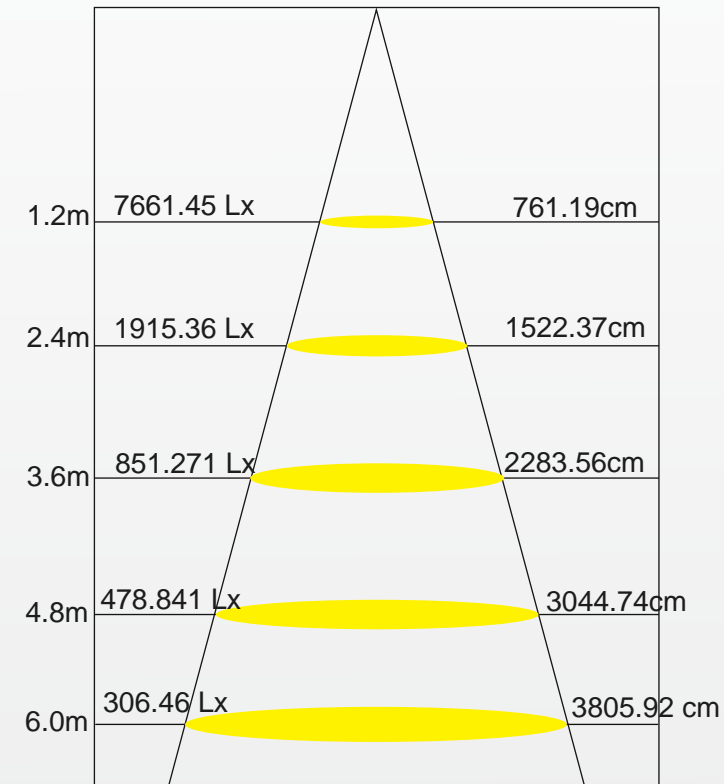

SPECIFICATION

Model	Power	Voltage	Power factor	Light color	Luminous	CCT	CRI	D	W	H
LLD-CFS75W	75W	100-240V	>0.95	Warm white	11250 LM	2700-3300K	75	251mm	122mm	269mm
				Pure white	11625 LM	3800-4600k				
				Cool white	11850 LM	5500-6500K				
LLD-CFS95W	95W	100-240V	>0.95	Warm white	14250 LM	2700-3300K	75	255mm	123mm	354mm
				Pure white	14725 LM	3800-4600k				
				Cool white	15010 LM	5500-6500K				
LLD-CFS135W	135W	100-240V	>0.95	Warm white	20250 LM	2700-3300K	75	294mm	144mm	433mm
				Pure white	20925 LM	3800-4600k				
				Cool white	21330 LM	5500-6500K				

75W

95W

135W

75W

95W

135W

APPLICATIONS:

- Advertising Board
- Highway
- Public Square
- Building
- Bridge