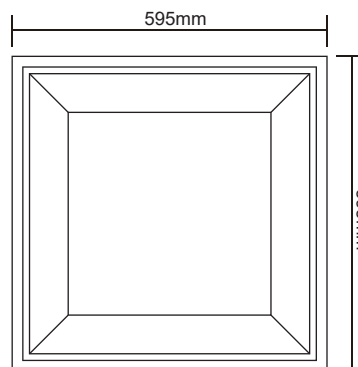

LED Low Bay Canopy Light

60W / 100W / 150W

Certificates

Application

Suitable for food processing and packing areas, service station canopies, car parks, retail areas, shopping malls and manufacturing facilities

Technical Specification

Item	LLD-CL60W	LLD-CL100W	LLD-CL150W
Dimension	595*595*195 mm	595*595*195 mm	595*595*195 mm
Voltage	AC85V- 265V~50/60HZ		
Power	60W	100W	150W
LED Type	Philips3030		
LED Driver	MEANWELL / SOSEN		
Lumen (±10%)	7200lm	12000lm	18000lm
Color Temperature (CCT)	2700K-6500K		
Beam Angel	120°		
Color Rendering Index (CRI)	Ra >80		
Power Supply Efficiency	>95%		
LED Luminous Efficiency	120lm/W		
Power Factor (PF)	>0.95		
Total Harmonic Distortion (THD)	≤15%		
IP Rank	IP 65		
Certificate	C-TICK, SAA, CE, CB		
Material	PC+AL		
Box Size	610x610x210mm		