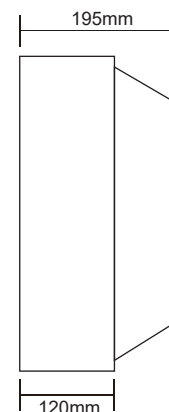

LED Low Bay Canopy Light

60W / 100W / 150W

Certificates

Application

Suitable for food processing and packing areas, service station canopies, car parks, retail areas, shopping malls and manufacturing facilities

Technical Specification

Item	LLD-CL60W	LLD-CL100W	LLD-CL150W
Dimension	595*595*195 mm	595*595*195 mm	595*595*195 mm
Voltage	AC85V- 265V~50/60HZ		
Power	60W	100W	150W
LED Type	Philips3030		
LED Driver	MEANWELL / SOSEN		
Lumen (±10%)	7200lm	12000lm	18000lm
Color Temperature (CCT)	2700K-6500K		
Beam Angel	120°		
Color Rendering Index (CRI)	Ra >80		
Power Supply Efficiency	>95%		
LED Luminous Efficiency	120lm/W		
Power Factor (PF)	>0.95		
Total Harmonic Distortion (THD)	≤15%		
IP Rank	IP 65		
Certificate	C-TICK, SAA, CE, CB		
Material	PC+AL		
Box Size	610x610x210mm		