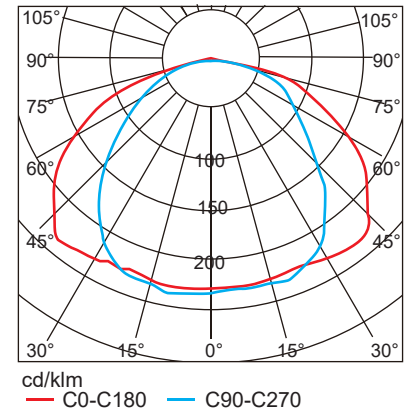

LED Low Bay Canopy Light

60W / 100W / 150W

Certificates

Application

Suitable for food processing and packing areas, service station canopies, car parks, retail areas, shopping malls and manufacturing facilities

Technical Specification

Item	LLD-CL60W	LLD-CL100W	LLD-CL150W
Dimension	595*595*195 mm	595*595*195 mm	595*595*195 mm
Voltage	AC85V- 265V~50/60HZ		
Power	60W	100W	150W
LED Type	Philips3030		
LED Driver	MEANWELL / SOSEN		
Lumen (±10%)	7200lm	12000lm	18000lm
Color Temperature (CCT)	2700K-6500K		
Beam Angel	120°		
Color Rendering Index (CRI)	Ra >80		
Power Supply Efficiency	>95%		
LED Luminous Efficiency	120lm/W		
Power Factor (PF)	>0.95		
Total Harmonic Distortion (THD)	≤15%		
IP Rank	IP 65		
Certificate	C-TICK, SAA, CE, CB		
Material	PC+AL		
Box Size	610x610x210mm		