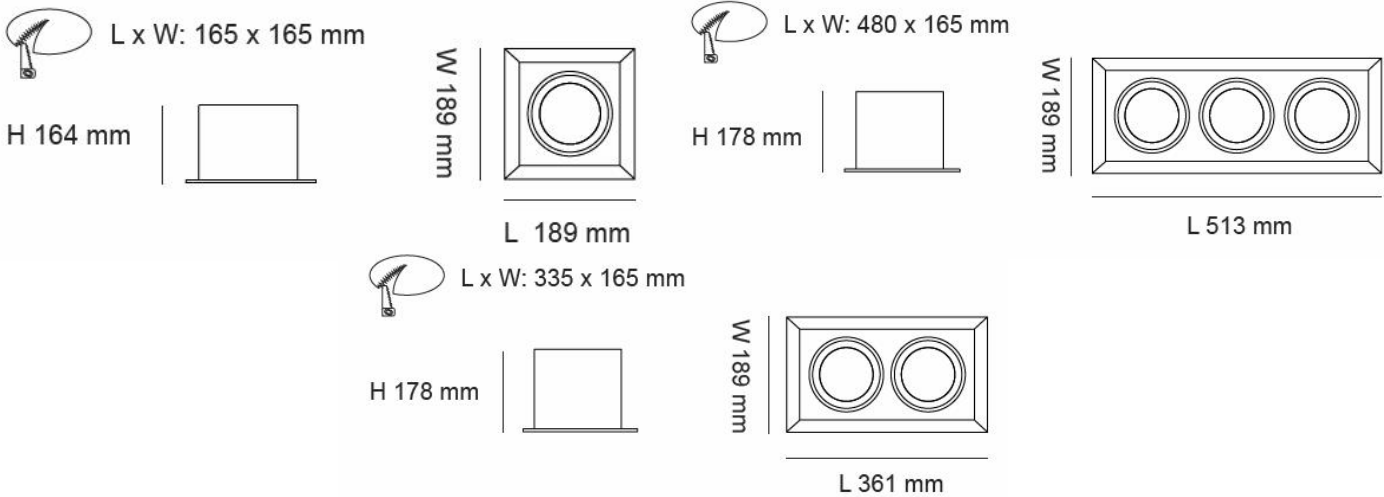

CONSERVER

For a lighter, brighter future

SPEC SHEET: LED Recess Shop Light

CONSTRUCTION

- Pressed steel casing
- Powder coated finish
- LED AR111 module(s) & driver(s) included
- High output COB LED chip
- Specially designed optical lens
- Changeable multi-reflector system
- 1.2 m flex & 3 pin plug fitted

IP RATING

- IP20 suitable for interior use only

BEAM ANGLE

- 24° (standard)
- AR111/1700: 40° (option)
- AR111/3500: 20°, 60° (option)

COLOUR TEMPERATURE

- 3000K Warm White (standard)
- AR111/1700: 4000K Cool White (standard)

Input	Power	Lumen	CCT	Beam Angle	CRI	Dimmable	Fitting Colour	Cut out size L x W	Dimensions L x W x H
240V	12W	750lm	3000K	24°	>80	Yes*	Silver	165 x 165	189 x 189 x 164
240V	2 x 12W	1500lm	3000K	24°	>80	Yes*	Silver	360 x 165	361 x 189 x 164
240V	3 x 12W	2250lm	3000K	24°	>80	Yes*	White	480 x 165	513 x 189 x 164
240V	3 x 12W	2250lm	3000K	24°	>80	Yes*	Silver	480 x 165	513 x 189 x 164
240V	20W	1600lm	3000K	24°	>80	Yes*	Silver	165 x 165	189 x 189 x 164
240V	2 x 20W	3200lm	3000K	24°	>80	Yes*	Silver	360 x 165	361 x 189 x 164
240V	3 x 20W	4800lm	3000K	24°	>80	Yes*	White	480 x 165	513 x 189 x 164
240V	3 x 20W	4800lm	3000K	24°	>80	Yes*	Silver	480 x 165	513 x 189 x 164