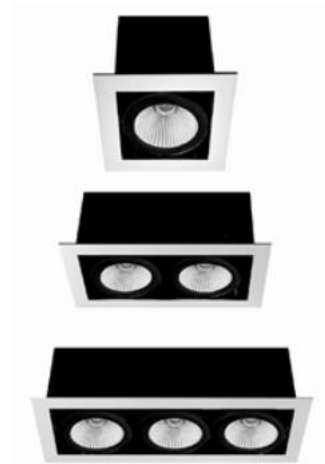

CONSERVER

For a lighter, brighter future

SPEC SHEET: LED Recess Shop Light

CONSTRUCTION

- Pressed steel casing
- Powder coated finish
- LED AR111 module(s) & driver(s) included
- High output COB LED chip
- Specially designed optical lens
- Changeable multi-reflector system
- 1.2 m flex & 3 pin plug fitted

IP RATING

- IP20 suitable for interior use only

BEAM ANGLE

- 24° (standard)
- AR111/1700: 40° (option)
- AR111/3500: 20°, 60° (option)

COLOUR TEMPERATURE

- 3000K Warm White (standard)
- AR111/1700: 4000K Cool White (standard)

Input	Power	Lumen	CCT	Beam Angle	CRI	Dimmable	Fitting Colour	Cut out size L x W	Dimensions L x W x H
240V	12W	750lm	3000K	24°	>80	Yes*	Silver	165 x 165	189 x 189 x 164
240V	2 x 12W	1500lm	3000K	24°	>80	Yes*	Silver	360 x 165	361 x 189 x 164
240V	3 x 12W	2250lm	3000K	24°	>80	Yes*	White	480 x 165	513 x 189 x 164
240V	3 x 12W	2250lm	3000K	24°	>80	Yes*	Silver	480 x 165	513 x 189 x 164
240V	20W	1600lm	3000K	24°	>80	Yes*	Silver	165 x 165	189 x 189 x 164
240V	2 x 20W	3200lm	3000K	24°	>80	Yes*	Silver	360 x 165	361 x 189 x 164
240V	3 x 20W	4800lm	3000K	24°	>80	Yes*	White	480 x 165	513 x 189 x 164
240V	3 x 20W	4800lm	3000K	24°	>80	Yes*	Silver	480 x 165	513 x 189 x 164