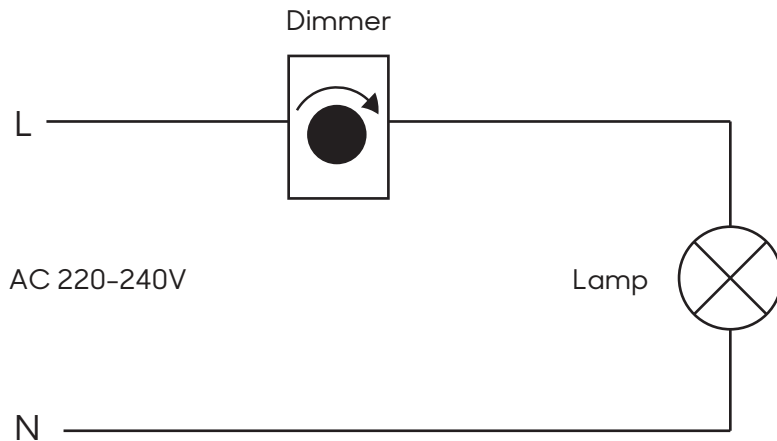

Installation Schematic Diagram: Dimmer Lamp

Note:

- 1、 Don't take the LED lamp apart
- 2、 Only indoor used
- 3、 The LED lamp must work under the right voltage according to the specific1ation
- 4、 Application in enclosed fixtures may speeds up lumen depreclation and shorten lamp life
- 5、 Lamp not suitable for use under dust and moisture.