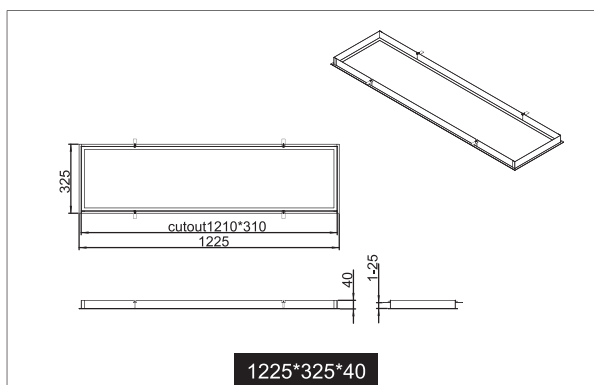

Plaster Frame

Frame For Panel Mounting On
Plaster Ceiling

Plaster Frame

- Designed for use with Energetic Destiny LED Panels
- Frame can be installed in plaster ceilings
- White powder coated finish
- Panel retaining plug included

Part No.	Model No.	To Suit Size of LED Panel			Size L×W×H(mm)	Cut out L×W (mm)	Net Weight (kg)
		Length(mm)	Width(mm)	Height(mm)			
302005	YKA4PL R60×30	590-600	290-296	N/A	625×325×40	610×310	1.08
302006	YKA4PL R60×60	590-600	590-596	N/A	625×625×40	610×610	1.44
302007	YKA4PL R120×30	1190-1200	290-296	N/A	1225×325×40	1210×310	1.80
302008	YKA4PL R120×60	1190-1200	590-596	N/A	1225×625×40	1210×610	2.15