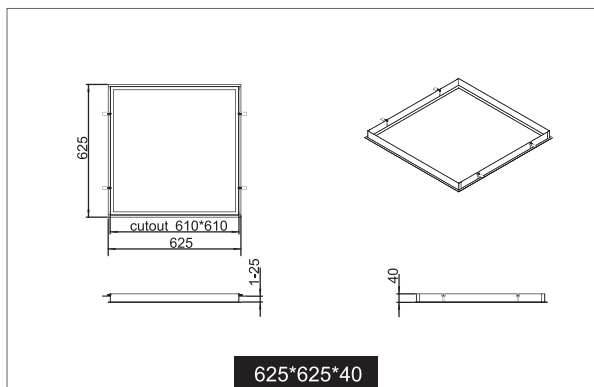

Plaster Frame

Frame For Panel Mounting On
Plaster Ceiling

Plaster Frame

- Designed for use with Energetic Destiny LED Panels
- Frame can be installed in plaster ceilings
- White powder coated finish
- Panel retaining plug included

Part No.	Model No.	To Suit Size of LED Panel			Size L×W×H(mm)	Cut out L×W (mm)	Net Weight (kg)
		Length(mm)	Width(mm)	Height(mm)			
302005	YKA4PL R60×30	590-600	290-296	N/A	625×325×40	610×310	1.08
302006	YKA4PL R60×60	590-600	590-596	N/A	625×625×40	610×610	1.44
302007	YKA4PL R120×30	1190-1200	290-296	N/A	1225×325×40	1210×310	1.80
302008	YKA4PL R120×60	1190-1200	590-596	N/A	1225×625×40	1210×610	2.15