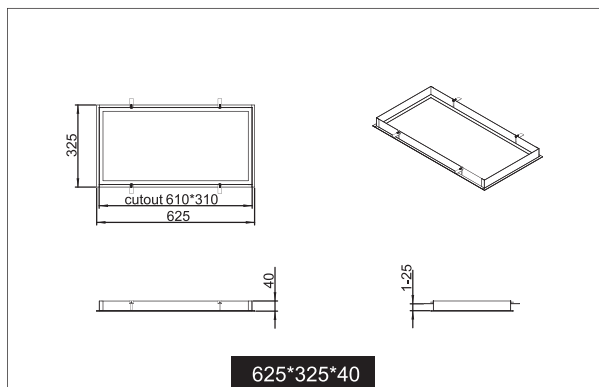

Plaster Frame

Frame For Panel Mounting On
Plaster Ceiling

Plaster Frame

- Designed for use with Energetic Destiny LED Panels
- Frame can be installed in plaster ceilings
- White powder coated finish
- Panel retaining plug included

Part No.	Model No.	To Suit Size of LED Panel			Size L×W×H(mm)	Cut out L×W (mm)	Net Weight (kg)
		Length(mm)	Width(mm)	Height(mm)			
302005	YKA4PL R60×30	590-600	290-296	N/A	625×325×40	610×310	1.08
302006	YKA4PL R60×60	590-600	590-596	N/A	625×625×40	610×610	1.44
302007	YKA4PL R120×30	1190-1200	290-296	N/A	1225×325×40	1210×310	1.80
302008	YKA4PL R120×60	1190-1200	590-596	N/A	1225×625×40	1210×610	2.15