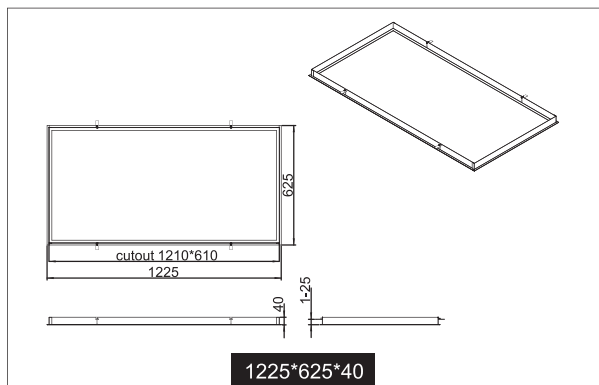

Plaster Frame

Frame For Panel Mounting On
Plaster Ceiling

Plaster Frame

- Designed for use with Energetic Destiny LED Panels
- Frame can be installed in plaster ceilings
- White powder coated finish
- Panel retaining plug included

Part No.	Model No.	To Suit Size of LED Panel			Size L×W×H(mm)	Cut out L×W (mm)	Net Weight (kg)
		Length(mm)	Width(mm)	Height(mm)			
302005	YKA4PL R60×30	590-600	290-296	N/A	625×325×40	610×310	1.08
302006	YKA4PL R60×60	590-600	590-596	N/A	625×625×40	610×610	1.44
302007	YKA4PL R120×30	1190-1200	290-296	N/A	1225×325×40	1210×310	1.80
302008	YKA4PL R120×60	1190-1200	590-596	N/A	1225×625×40	1210×610	2.15