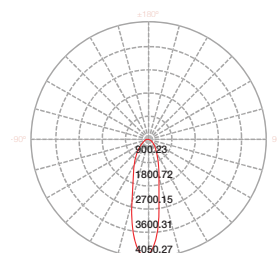

W 189 mm

L 361 mm

S9530/2

L x W: 335 x 165 mm

H 178 mm

W 189 mm

L 361 mm

S9520/3

L x W: 480 x 165 mm

H 164 mm

W 189 mm

L 513 mm

S9530/3

L x W: 480 x 165 mm

H 178 mm

W 189 mm

L 513 mm

PHOTOMETRIC DATA

Unit:cd

S9520/1700 WW

C0/C180

Commercial Lighting Designs
 Website: commerciallightingdesigns.com.au
 Email: info@commerciallightingdesigns.com.au
 Phone: 02 8014 3897

CONSTRUCTION