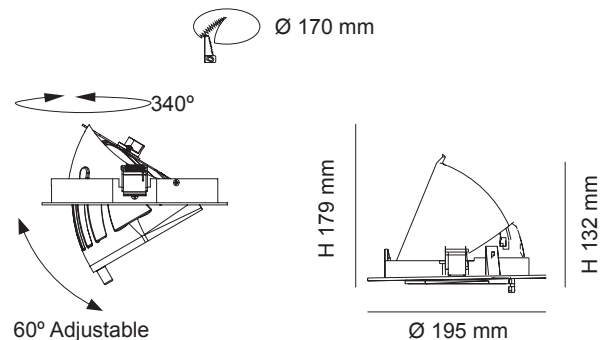

LED SHOP LIGHT

S9545 NEWMAN MKII

CONSTRUCTION

- Die-cast aluminium body
- Powder coated finish
- Textured glass diffuser
- High efficiency SMD LED chips
- 60° multi-reflector system
- Constant current non-dimmable LED driver fitted
- 1.2 m flex & plug fitted

IP RATING

- IP20 suitable for interior use only

DIMMING OPTIONS

- 1-10V analogue
- DALI / DSI, digital

DIMENSIONS

Model No.	Input	Power	Lumen	CCT	Beam Angle	CRI	Dimmable	Fitting Colour
S9545WW/WH	240V	38W	3600lm	3000K	60°	>80	No	White
S9545CW/WH	240V	38W	3700lm	4000K	60°	>80	No	White
S9545DL/WH	240V	38W	3800lm	5500K	60°	>80	No	White