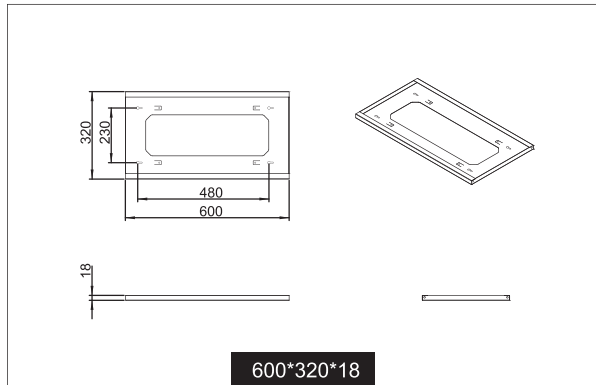

# Semi Flush Frame

Frame For Use With Destiny Panel  
 Mounting On Plaster

600\*320\*18

600\*620\*18

1200\*620\*18

1200\*320\*18

Semi Flush Frame

- Designed for use with Energetic Destiny LED Panels
- Designed to house LED Panel only  
(Driver must be remotely mounted)
- White powder coated finish
- Panel retaining plug included

Part No.	Model No.	To Suit Size of LED Panel			Size L×W×H(mm)	Net Weight (kg)
		Length(mm)	Width(mm)	Height(mm)		
302009	YKA2PL R60×30	≤596	292-295	≤14	600×320×18	1.10
302010	YKA2PL R60×60	≤596	592-595	≤14	600×620×18	1.75
302011	YKA2PL R120×30	≤1196	292-295	≤14	1200×320×18	2.25
302012	YKA2PL R120×60	≤1196	592-595	≤14	1200×620×18	3.32