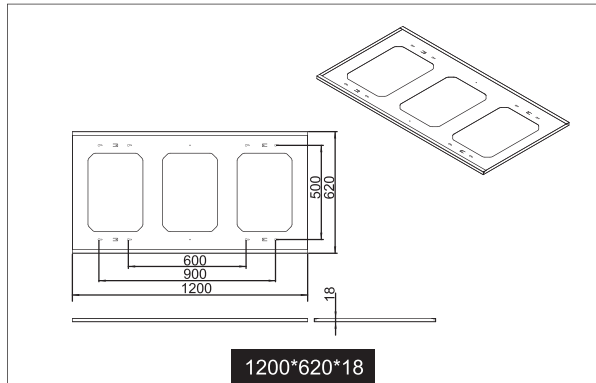

# Semi Flush Frame

Frame For Use With Destiny Panel  
 Mounting On Plaster

600\*320\*18

600\*620\*18

1200\*620\*18

1200\*320\*18

Semi Flush Frame

- Designed for use with Energetic Destiny LED Panels
- Designed to house LED Panel only  
(Driver must be remotely mounted)
- White powder coated finish
- Panel retaining plug included

Part No.	Model No.	To Suit Size of LED Panel			Size L×W×H(mm)	Net Weight (kg)
		Length(mm)	Width(mm)	Height(mm)		
302009	YKA2PL R60×30	≤596	292-295	≤14	600×320×18	1.10
302010	YKA2PL R60×60	≤596	592-595	≤14	600×620×18	1.75
302011	YKA2PL R120×30	≤1196	292-295	≤14	1200×320×18	2.25
302012	YKA2PL R120×60	≤1196	592-595	≤14	1200×620×18	3.32