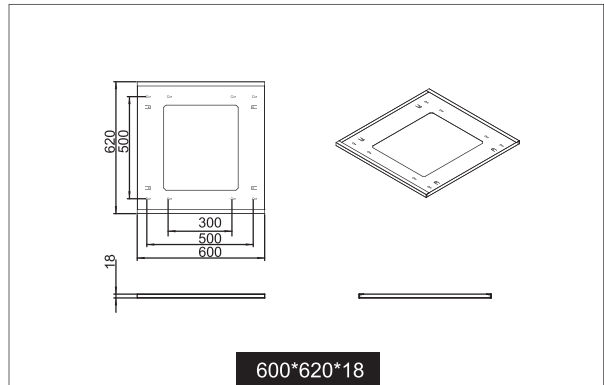

# Semi Flush Frame

Frame For Use With Destiny Panel  
 Mounting On Plaster

600\*320\*18

600\*620\*18

1200\*620\*18

1200\*320\*18

Semi Flush Frame

- Designed for use with Energetic Destiny LED Panels
- Designed to house LED Panel only  
(Driver must be remotely mounted)
- White powder coated finish
- Panel retaining plug included

Part No.	Model No.	To Suit Size of LED Panel			Size L×W×H(mm)	Net Weight (kg)
		Length(mm)	Width(mm)	Height(mm)		
302009	YKA2PL R60×30	≤596	292-295	≤14	600×320×18	1.10
302010	YKA2PL R60×60	≤596	592-595	≤14	600×620×18	1.75
302011	YKA2PL R120×30	≤1196	292-295	≤14	1200×320×18	2.25
302012	YKA2PL R120×60	≤1196	592-595	≤14	1200×620×18	3.32