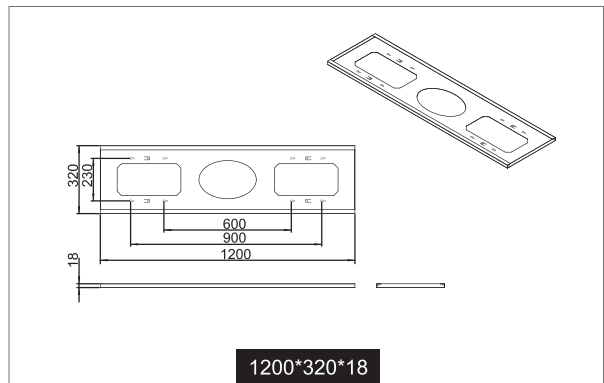

# Semi Flush Frame

Frame For Use With Destiny Panel  
 Mounting On Plaster

600\*320\*18

600\*620\*18

1200\*620\*18

1200\*320\*18

Semi Flush Frame

- Designed for use with Energetic Destiny LED Panels
- Designed to house LED Panel only  
(Driver must be remotely mounted)
- White powder coated finish
- Panel retaining plug included

Part No.	Model No.	To Suit Size of LED Panel			Size L×W×H(mm)	Net Weight (kg)
		Length(mm)	Width(mm)	Height(mm)		
302009	YKA2PL R60×30	≤596	292-295	≤14	600×320×18	1.10
302010	YKA2PL R60×60	≤596	592-595	≤14	600×620×18	1.75
302011	YKA2PL R120×30	≤1196	292-295	≤14	1200×320×18	2.25
302012	YKA2PL R120×60	≤1196	592-595	≤14	1200×620×18	3.32