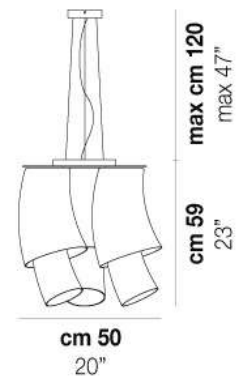

Description

A collection inspired by shapes, colours and textures of the ocean. It allows infinite combinations thanks to the rotating parts, Italian Handmade blown polished glass from Vistosi.

Commercial Lighting Designs
Website: commerciallightingdesigns.com.au
Email: info@commerciallightingdesigns.com.au
Phone: 02 8014 3897