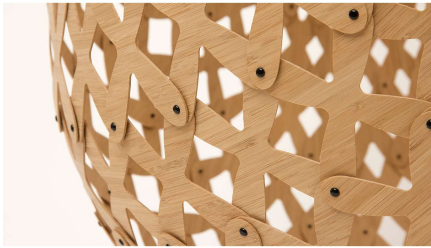

Basket

Description

Baskets, The Baskets of Knowledge (2009) are based on a Maori creation myth in which the gods gave humans three baskets containing the knowledge they needed to live on Earth. They hold the knowledge of the natural world (Kete Aronui: bamboo basket), the spiritual world (Kete Tuataea: polycarbonate basket) and our rational world (Kete Tuauri: aluminium basket). David believes that these three need to be in balance for us to live harmoniously on Earth.

Commercial Lighting Design
Website: commerciallightingdesigns.com.au
Email: info@commerciallightingdesigns.com.au
Phone: 02 8014 3897

Additional Information

Supplier	DAVID TRUBRIDGE
Designer	David Trubridge
Country	New Zealand
Finishes	Aluminium, Plastic, Bamboo
SKU	DT S/BASKET
Globe	LED (Built in) 24v 15w 4000k
IP Rating	N/A
Colour Temp	N/A
Beam Spread	N/A
Dimmable	N/A
Installation	N/A
Dimensions	850mm(w) x 2100mm(h)Cable: 4m