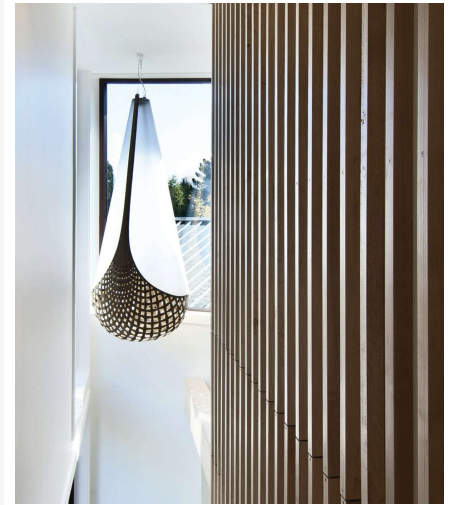

Basket

Description

Baskets, The Baskets of Knowledge (2009) are based on a Maori creation myth in which the gods gave humans three baskets containing the knowledge they needed to live on Earth. They hold the knowledge of the natural world (Kete Aronui: bamboo basket), the spiritual world (Kete Tuataea: polycarbonate basket) and our rational world (Kete Tuauri: aluminium basket). David believes that these three need to be in balance for us to live harmoniously on Earth.