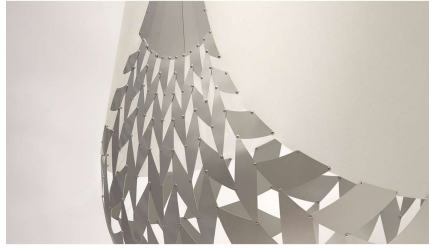

Basket

Description

Baskets, The Baskets of Knowledge (2009) are based on a Maori creation myth in which the gods gave humans three baskets containing the knowledge they needed to live on Earth. They hold the knowledge of the natural world (Kete Aronui: bamboo basket), the spiritual world (Kete Tuataea: polycarbonate basket) and our rational world (Kete Tuauri: aluminium basket). David believes that these three need to be in balance for us to live harmoniously on Earth.