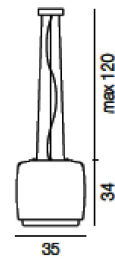

Bot

Bot SP 45
2x100W E27 inc.

Bot SP 35
3x100W E27 inc.

Bot SP 16
1x75W G9

Description

A moving volume generates a new one is the concept represented by the collection Bot. This also refers to the process of glass blowing, in which the material contains incandescent light, before they even have a definite shape. This fitting is available in 3 sizes and only comes in white with a clear front edge.

Additional Information

Supplier	VISTOSI
Designer	Gregorio Spini
Country	Italy
Finishes	White
SKU	1837
Globe	1X75W G9 or 3 X100W E27 or 2 X100W E27
IP Rating	N/A
Colour Temp	N/A
Beam Spread	N/A
Dimmable	N/A
Installation	N/A
Dimensions	Bot 16 Suspension: 16cm X 16cm, max drop 140cm Bot 35 Suspension: 35cm X 34cm, max drop 120cm Bot 45 Suspension: 45cm X 16cm, max drop 120cm