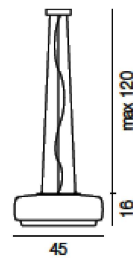

Bot

Bot SP 45
2x100W E27 inc.

Bot SP 35
3x100W E27 inc.

Bot SP 16
1x75W G9

Description

A moving volume generates a new one is the concept represented by the collection Bot. This also refers to the process of glass blowing, in which the material contains incandescent light, before they even have a definite shape. This fitting is available in 3 sizes and only comes in white with a clear front edge.

Additional Information

Supplier	VISTOSI
Designer	Gregorio Spini
Country	Italy
Finishes	White
SKU	1837
Globe	1X75W G9 or 3 X100W E27 or 2 X100W E27
IP Rating	N/A
Colour Temp	N/A
Beam Spread	N/A
Dimmable	N/A
Installation	N/A
Dimensions	Bot 16 Suspension: 16cm X 16cm, max drop 140cm Bot 35 Suspension: 35cm X 34cm, max drop 120cm Bot 45 Suspension: 45cm X 16cm, max drop 120cm