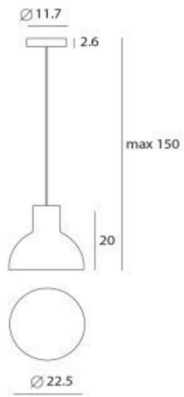

Castle Bell Pendant

Description

CASTLE desires to challenge your perception of texture and lighting. As a material, concrete is exceptionally energy efficient compared to metal or glass. By using concrete as a lampshade the CASTLE has responsibly kept in tune with concepts of green issues in mind. The fitting comes with an inner silver reflector.

22cm x 20cm x 150cm MAX DROP

1 x E27 77w Max

Additional Information

Supplier	SEED DESIGN
Country	Taiwan
Finishes	Concrete
SKU	SE S/CASTLE/BELL/M
Globe	1 x E27 77W MAX
IP Rating	N/A
Colour Temp	N/A
Beam Spread	N/A
Dimmable	N/A
Installation	N/A

Dimensions