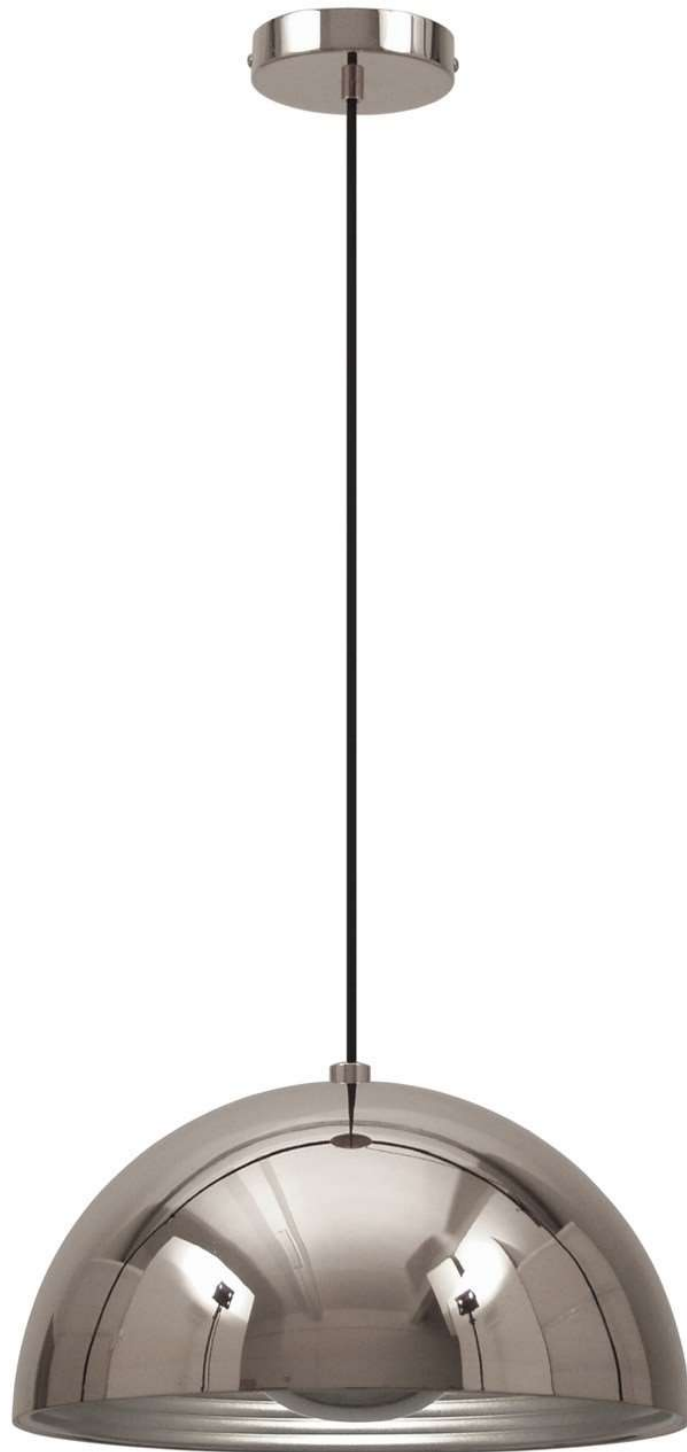

Cronus

Description

The Cronus pendant is a contemporary suspension light in Black, White, Copper or Chrome. It has a sleek finish with detailed rivets on the shade interior. Its minimalist design and excellent quality makes it suitable for both contemporary and industrial decor.

Additional Information

| | |
|--------------|-----------------------------------|
| Supplier | SEED DESIGN |
| Country | China |
| Finishes | White, Black, Copper or Chrome |
| SKU | 1893 |
| Globe | 1 x 100W ES halogen |
| IP Rating | N/A |
| Colour Temp | N/A |
| Beam Spread | N/A |
| Dimmable | N/A |
| Installation | N/A |
| Dimensions | 20cm(h) x 36cm(w), max drop 150cm |