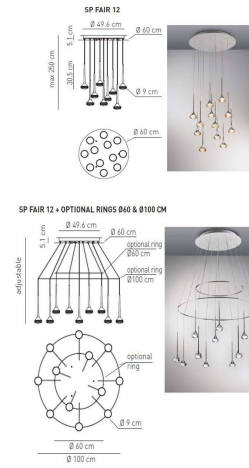

## Fairy 12 Round

## Description

Collection of LED crystal lights.

Available in Clear Crystal, Amber or Smoke.

12 X CRYSTAL SUSPENDED LIGHTS WITH ROUND CEILING PLATE.

THE LIGHT IS ALSO AVAILABLE WITH THE OPTIONAL CHROME RINGS Ø600mm and Ø1000mm

## Additional Information

Supplier	AXOLIGHT
Country	Italy
Finishes	Crystal, Smokey or Amber
SKU	AX S/FAIRY/12/
Globe	12 x 6.6w LED
IP Rating	N/A
Colour Temp	N/A
Beam Spread	N/A
Dimmable	N/A
Installation	N/A