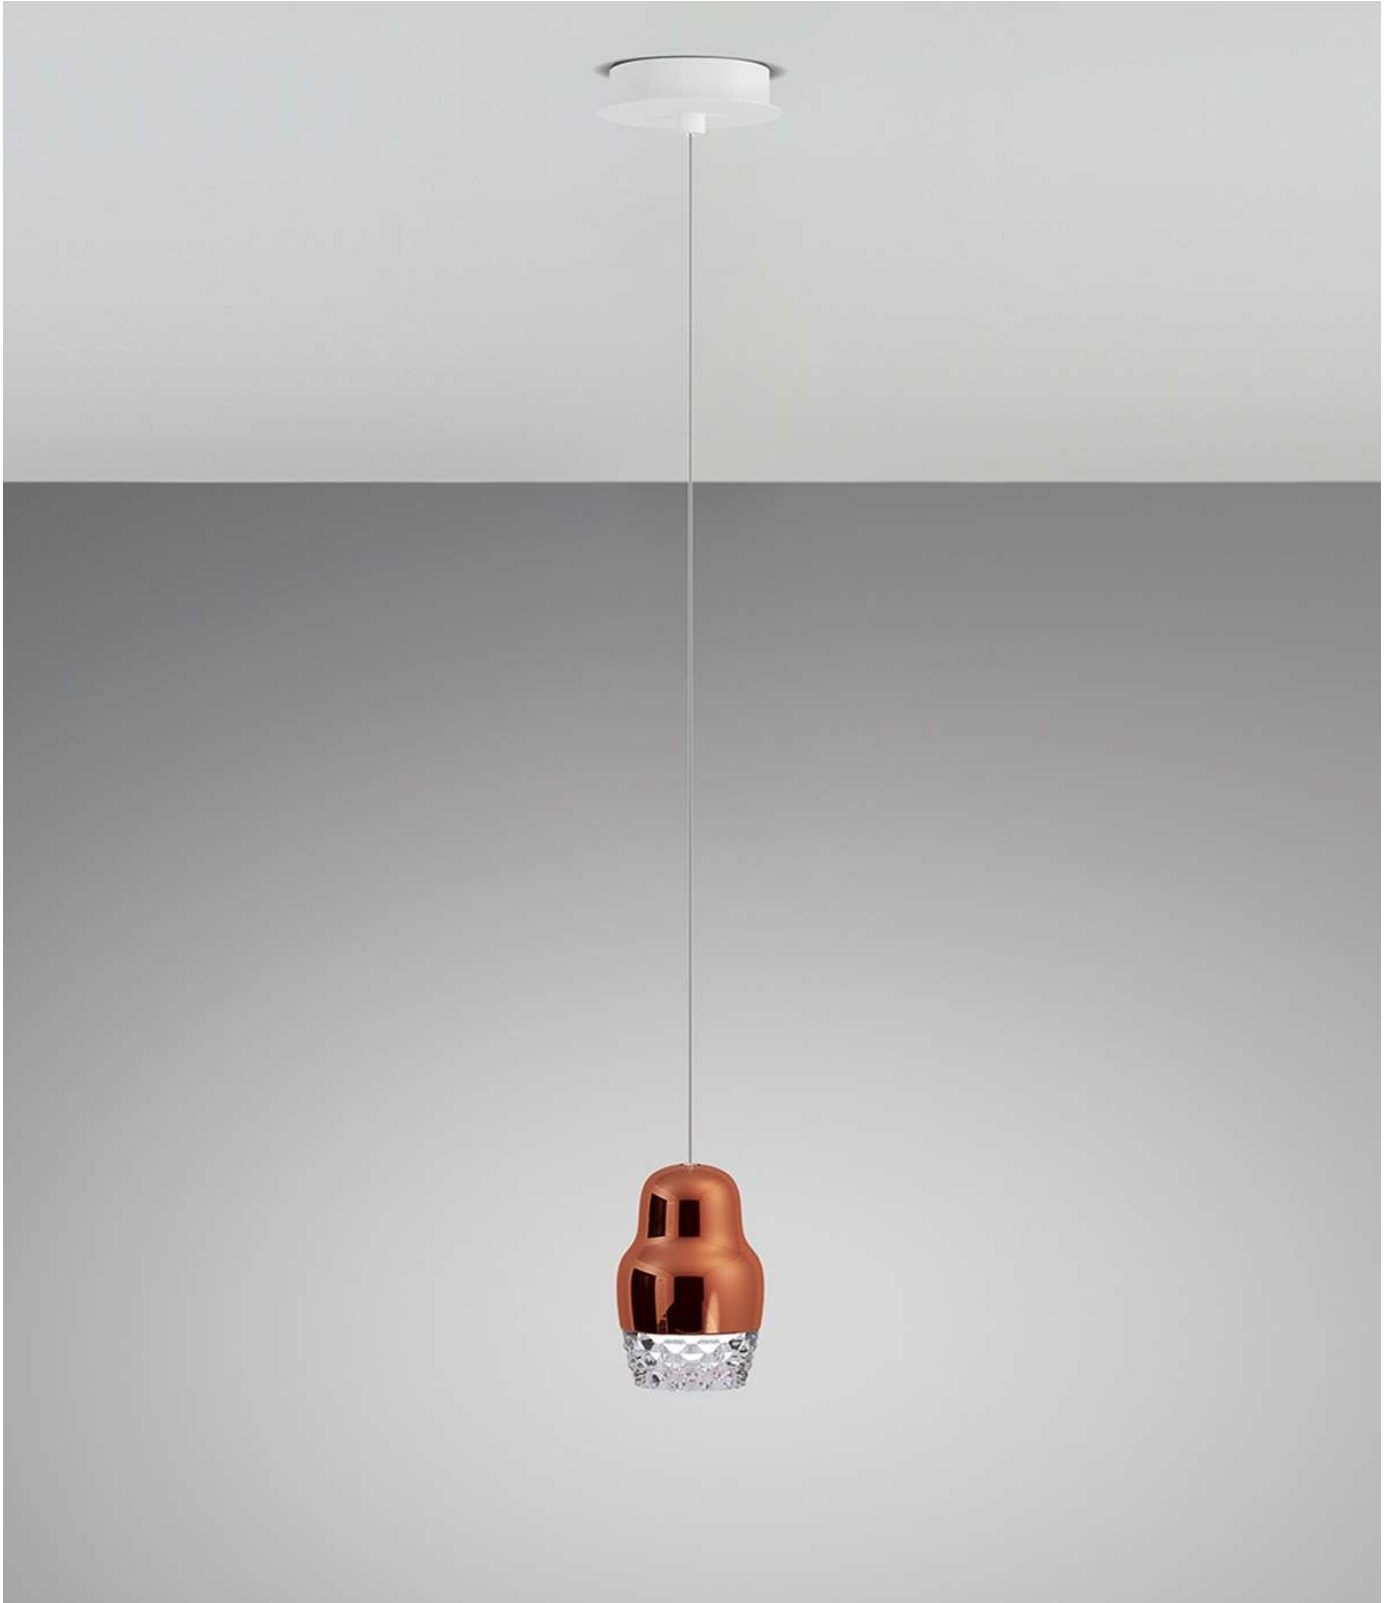

## **FEDORA single suspension**

## Description

---

A collection comprising hanging lamps and a built-in spotlight. The diffuser of the hanging lamps (with one, three, six or twelve lights, or with seven lights in a line) is formed of a part in aluminium available in metallic bronze and rose gold, and another part in transparent glass.

## Additional Information

Supplier	AXOLIGHT
Designer	Dima Loginoff
Country	Italy
Finishes	Bronze, Rose Gold and Chrome
SKU	AX S/FEDORA
Globe	1 x Max 7.5W GU10 LED
IP Rating	N/A
Colour Temp	N/A
Beam Spread	N/A
Dimmable	N/A
Installation	N/A