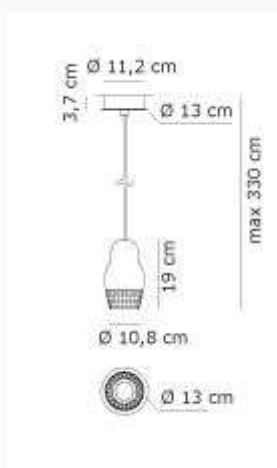

Commercial Lighting Design
Website: commerciallightingdesigns.com.au
Email: info@commerciallightingdesigns.com.au
Phone: 02 8014 3897