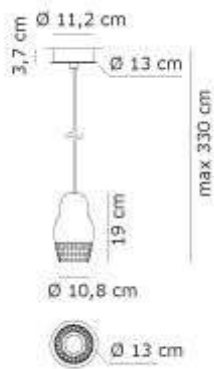

## Description

---

A collection comprising hanging lamps and a built-in spotlight. The diffuser of the hanging lamps (with one, three, six or twelve lights, or with seven lights in a line) is formed of a part in aluminium available in metallic bronze and rose gold, and another part in transparent glass.

## Additional Information

Supplier	AXOLIGHT
Designer	Dima Loginoff
Country	Italy
Finishes	Bronze, Rose Gold and Chrome
SKU	AX S/FEDORA
Globe	1 x Max 7.5W GU10 LED
IP Rating	N/A
Colour Temp	N/A
Beam Spread	N/A
Dimmable	N/A
Installation	N/A