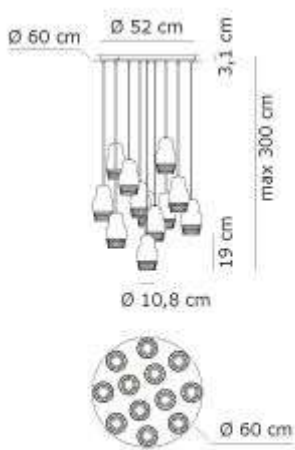

## Description

A collection comprising hanging lamps and a built-in spotlight. The diffuser of the hanging lamps (with one, three, six or twelve lights, or with seven lights in a line) is formed of a part in aluminium available in metallic bronze and rose gold, and another part in transparent glass.

## Additional Information

Supplier	AXOLIGHT
Designer	Dima Loginoff
Country	Italy
Finishes	Bronze, Rose Gold and Chrome
SKU	AX S/FEDORA12
Globe	12 x Max 7.5w GU10 LED
IP Rating	N/A
Colour Temp	N/A
Beam Spread	N/A
Dimmable	N/A
Installation	N/A

### Dimensions