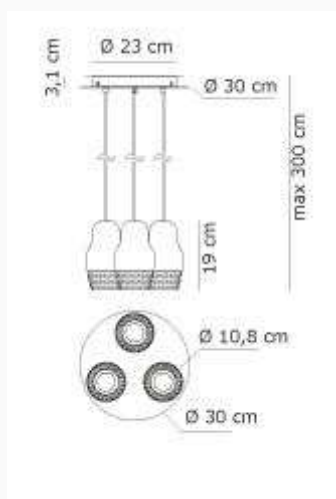

Supplier	AXOLIGHT
Designer	Dima Loginoff
Country	Italy
Finishes	Bronze, Rose Gold and Chrome
SKU	AX S/FEDORA3
Globe	3 x 1 x Max 7.5W GU10 LED
IP Rating	N/A
Colour Temp	N/A
Beam Spread	N/A
Dimmable	N/A
Installation	N/A

Dimensions

Additional Information

Commercial Lighting Design
Website: commerciallightingdesigns.com.au
Email: info@commerciallightingdesigns.com.au
Phone: 02 8014 3897