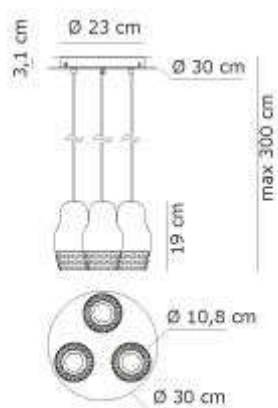

FEDORA 3 suspension

Description

A collection comprising hanging lamps and a built-in spotlight. The diffuser of the hanging lamps (with one, three, six or twelve lights, or with seven lights in a line) is formed of a part in aluminium available in metallic bronze and rose gold, and another part in transparent glass.

Commercial Lighting Design
 Website: commerciallightingdesigns.com.au
 Email: info@commerciallightingdesigns.com.au
 Phone: 02 8014 3897

Supplier	AXOLIGHT
Designer	Dima Loginoff
Country	Italy
Finishes	Bronze, Rose Gold and Chrome
SKU	AX S/FEDORA3
Globe	3 x 1 x Max 7.5W GU10 LED
IP Rating	N/A
Colour Temp	N/A
Beam Spread	N/A
Dimmable	N/A
Installation	N/A