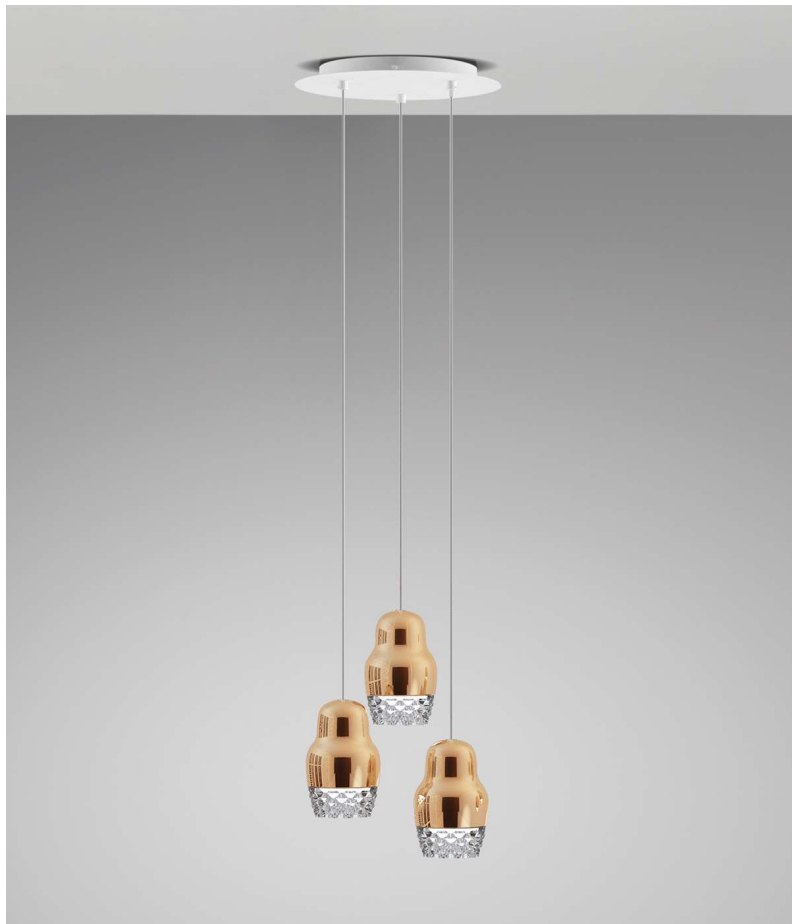

FEDORA 3 suspension

Description

A collection comprising hanging lamps and a built-in spotlight. The diffuser of the hanging lamps (with one, three, six or twelve lights, or with seven lights in a line) is formed of a part in aluminium available in metallic bronze and rose gold, and another part in transparent glass.

Commercial Lighting Design
 Website: commerciallightingdesigns.com.au
 Email: info@commerciallightingdesigns.com.au
 Phone: 02 8014 3897

Supplier	AXOLIGHT
Designer	Dima Loginoff
Country	Italy
Finishes	Bronze, Rose Gold and Chrome
SKU	AX S/FEDORA3
Globe	3 x 1 x Max 7.5W GU10 LED
IP Rating	N/A
Colour Temp	N/A
Beam Spread	N/A
Dimmable	N/A
Installation	N/A