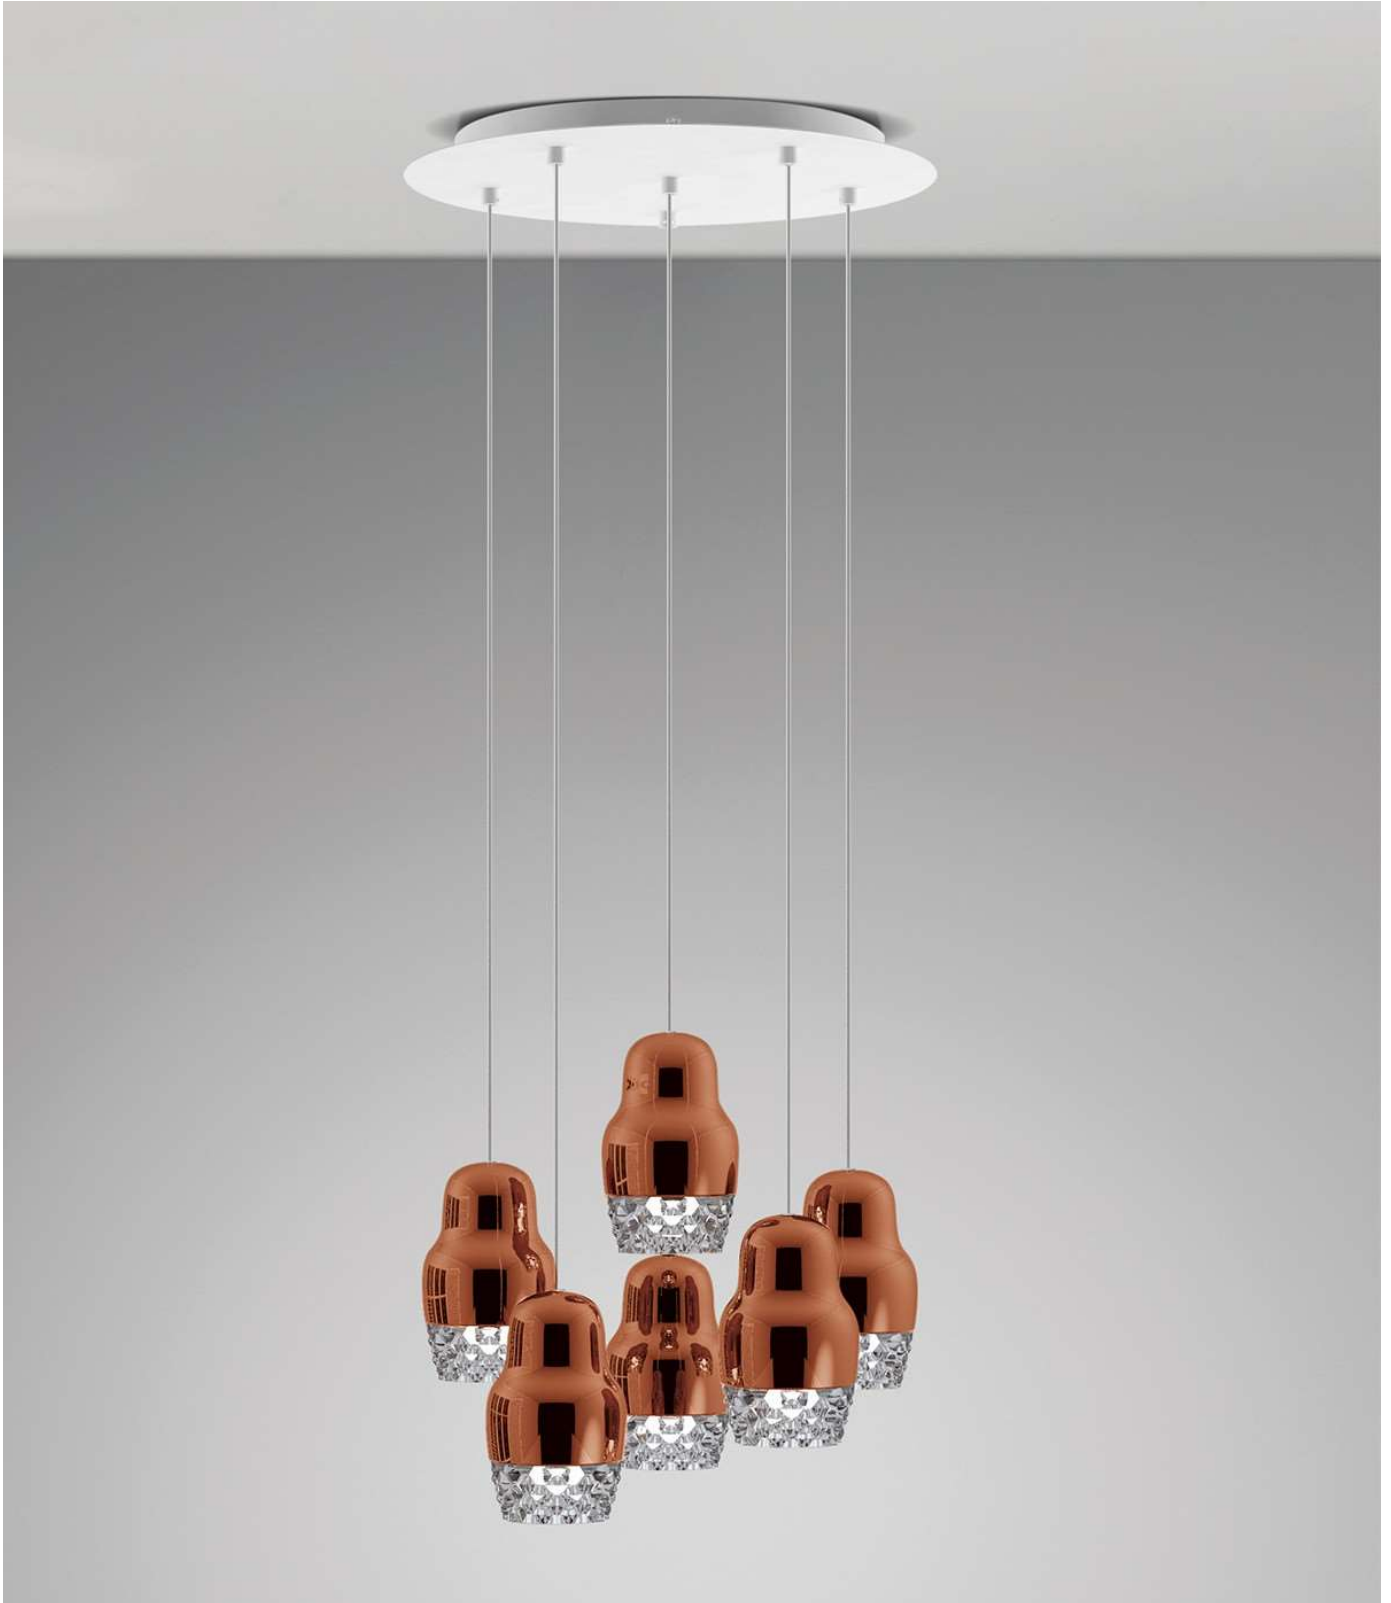

FEDORA 6 suspension

Description

A collection comprising hanging lamps and a built-in spotlight. The diffuser of the hanging lamps (with one, three, six or twelve lights, or with seven lights in a line) is formed of a part in aluminium available in metallic bronze and rose gold, and another part in transparent glass.

Commercial Lighting Design
Website: commerciallightingdesigns.com.au
Email: info@commerciallightingdesigns.com.au
Phone: 02 8014 3897

Additional Information

Supplier	AXOLIGHT
Designer	Dima Loginoff
Country	Italy
Finishes	Bronze, Rose Gold and Chrome
SKU	AX S/FEDORA6
Globe	6 x Max 7.5w GU10 LED
IP Rating	N/A
Colour Temp	N/A
Beam Spread	N/A
Dimmable	N/A
Installation	N/A

Dimensions