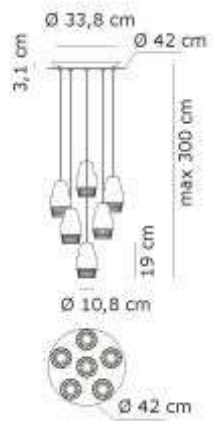

FEDORA 6 suspension

Description

A collection comprising hanging lamps and a built-in spotlight. The diffuser of the hanging lamps (with one, three, six or twelve lights, or with seven lights in a line) is formed of a part in aluminium available in metallic bronze and rose gold, and another part in transparent glass.

Commercial Lighting Design
Website: commerciallightingdesigns.com.au
Email: info@commerciallightingdesigns.com.au
Phone: 02 8014 3897

Additional Information

Supplier	AXOLIGHT
Designer	Dima Loginoff
Country	Italy
Finishes	Bronze, Rose Gold and Chrome
SKU	AX S/FEDORA6
Globe	6 x Max 7.5w GU10 LED
IP Rating	N/A
Colour Temp	N/A
Beam Spread	N/A
Dimmable	N/A
Installation	N/A

Dimensions