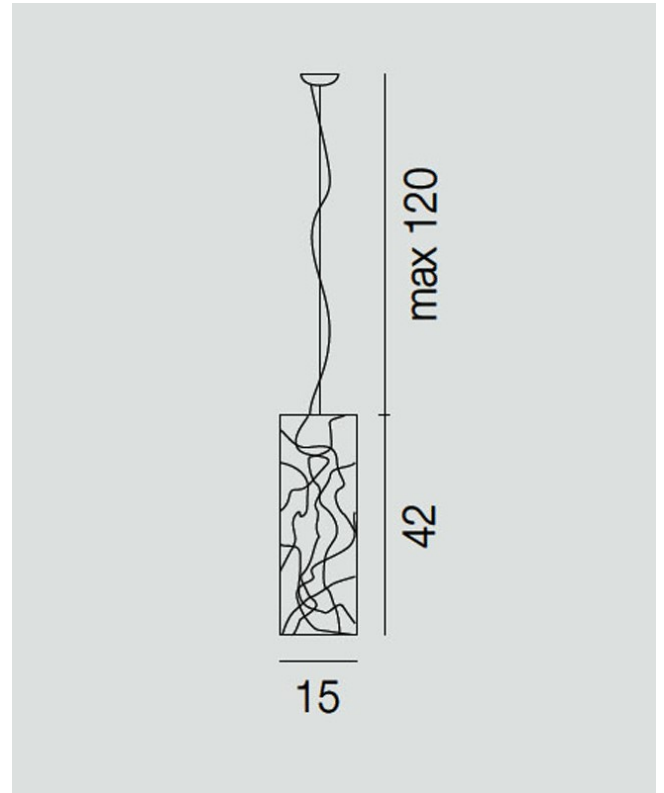

Follia

Description

Collection of lamps in blown glass made with the application of "crystal strands" twisted and melted hot-blown glass shapes. Available in white and topaz finishes.

Additional Information

Supplier	VISTOSI
Designer	Paolo Crepax
Country	Italy
Finishes	Amber or White
SKU	1437
Globe	2 x E27 75w Halogen
IP Rating	N/A
Colour Temp	N/A
Beam Spread	N/A
Dimmable	N/A
Installation	N/A
Dimensions	420mm x H85mm, max 1200mm drop