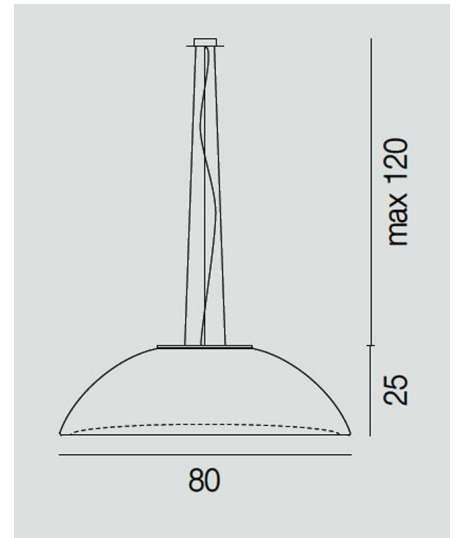

## Description

The Vistosi Infinita Pendant consists of a single formed glass shade diffuser in satin mouth blown glass. The infinita provides an even diffused light.

## Additional Information

|              |   |
|--------------|---|
| Supplier     | VISTOSI   |
| Designer     | Renata Toso, Noti Massari E Associatti                |
| Country      | Italy   |
| Finishes     | White   |
| SKU          | 1451  |
| Globe        | 2 x E27 100w Halogen, 5 x E27 100w Halogen            |
| IP Rating    | N/A   |
| Colour Temp  | N/A   |
| Beam Spread  | N/A   |
| Dimmable     | N/A   |
| Installation | N/A   |
| Dimensions   | Ø530mm x H15mm 1200mm drop Ø800mm x H25mm 1200mm drop |