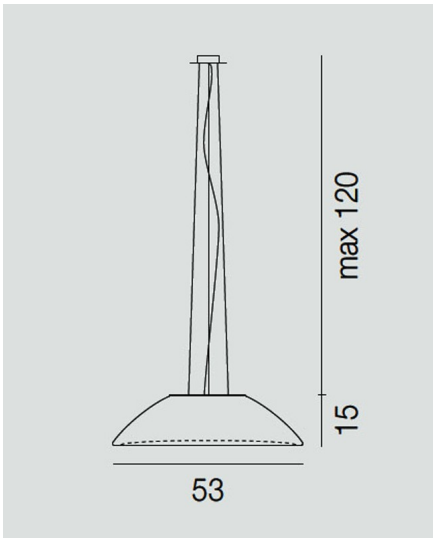

## Description

The Vistosi Infinita Pendant consists of a single formed glass shade diffuser in satin mouth blown glass. The infinita provides an even diffused light.

## Additional Information

|              |   |
|--------------|---|
| Supplier     | VISTOSI   |
| Designer     | Renata Toso, Noti Massari E Associatti                |
| Country      | Italy   |
| Finishes     | White   |
| SKU          | 1451  |
| Globe        | 2 x E27 100w Halogen, 5 x E27 100w Halogen            |
| IP Rating    | N/A   |
| Colour Temp  | N/A   |
| Beam Spread  | N/A   |
| Dimmable     | N/A   |
| Installation | N/A   |
| Dimensions   | Ø530mm x H15mm 1200mm drop Ø800mm x H25mm 1200mm drop |