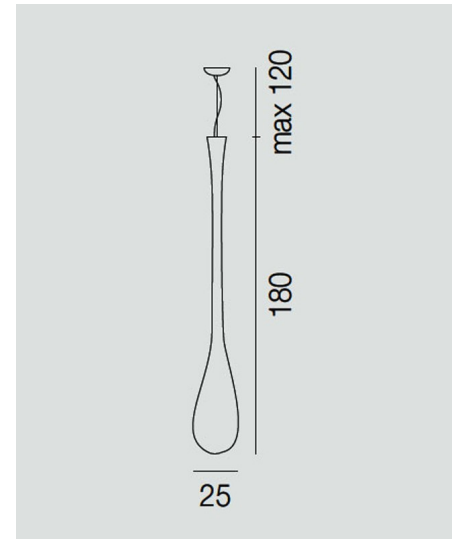

## Lacrima

## Description

Decorative lamp with diffuser in gloss blown glass and diffused light.

## Additional Information

Supplier	VISTOSI
Designer	Paolo Crepax
Country	Italy
Finishes	White
SKU	1453
Globe	1 x E27 100w Halogen
IP Rating	N/A
Colour Temp	N/A
Beam Spread	N/A
Dimmable	N/A
Installation	N/A
Dimensions	220mm x H1000mm 1200mm drop 250mm x H1800mm 1200mm drop