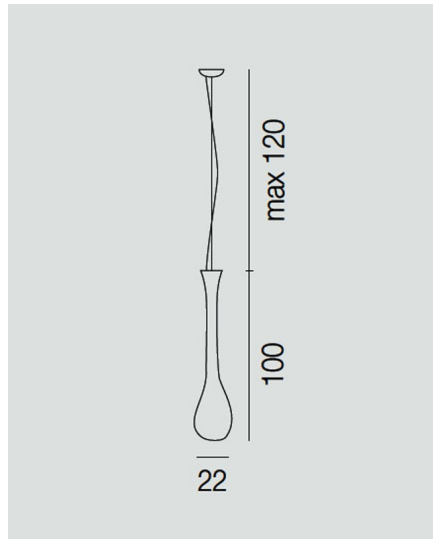

## Description

Decorative lamp with diffuser in gloss blown glass and diffused light.

## Additional Information

Supplier	VISTOSI
Designer	Paolo Crepax
Country	Italy
Finishes	White
SKU	1453
Globe	1 x E27 100w Halogen
IP Rating	N/A
Colour Temp	N/A
Beam Spread	N/A
Dimmable	N/A
Installation	N/A
Dimensions	220mm x H1000mm 1200mm drop 250mm x H1800mm 1200mm drop