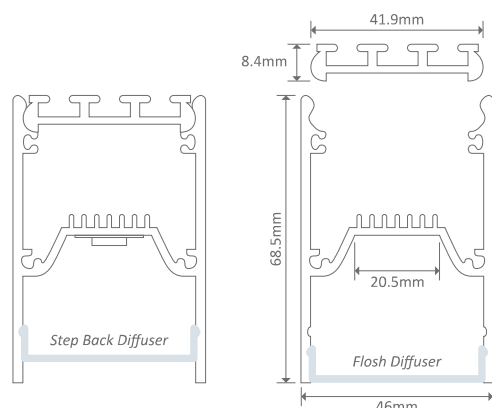

Diagrams / Additional