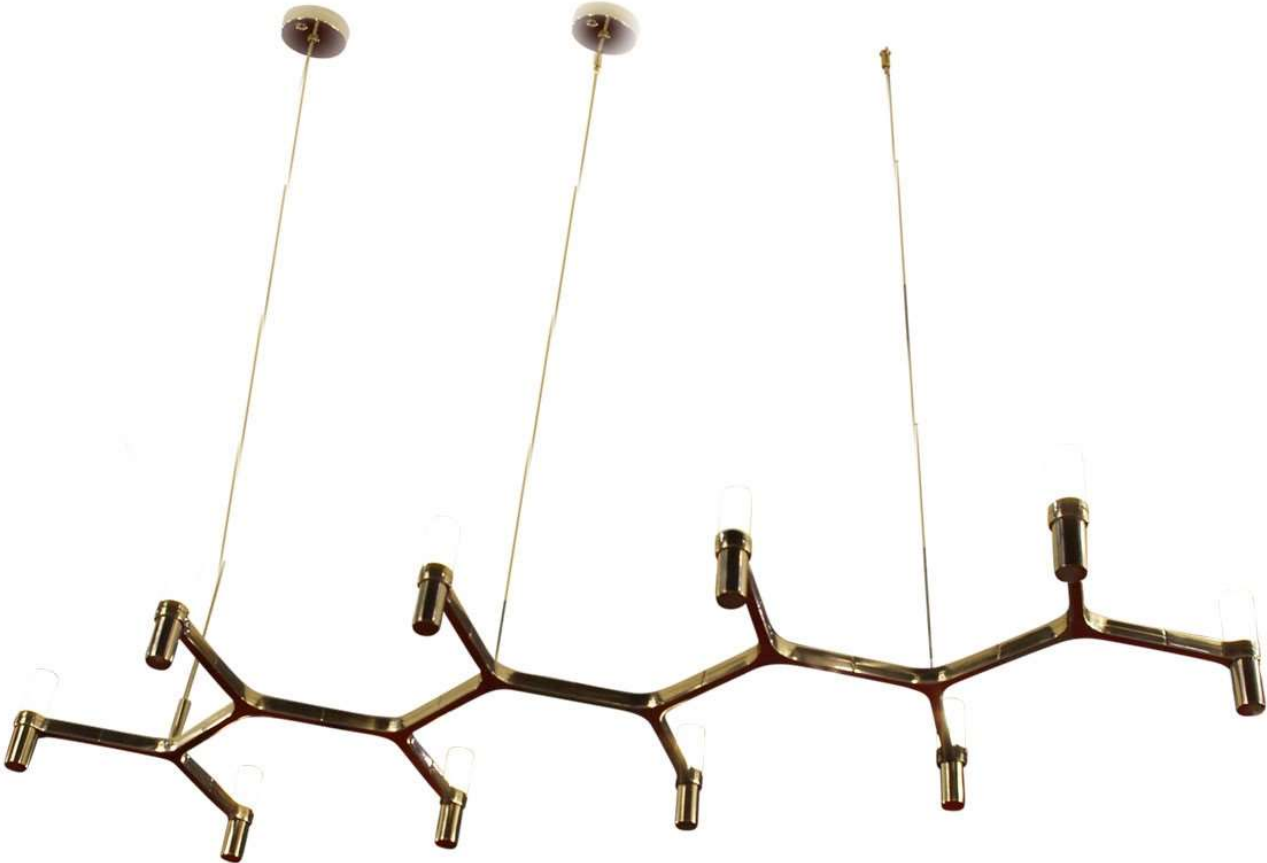

Crown Plana Linea

Description

Pendant chandeliers, with modular structure in die-casted aluminium and sandblasted glass diffusers. Structure glossy polished, painted in white, matt black or gold. Available a NEMO LED G9 kit for a warm tone. Widespread light. Double switch for versions with more than a level. Red cable on Minor or Major version (with the exception of gold painted version). Transparent on all other versions.

Commercial Lighting Design
Website: commerciallightingdesigns.com.au
Email: info@commerciallightingdesigns.com.au
Phone: 02 8014 3897

10 July 2018

Additional Information

Supplier	NEMO
Country	Italy
Finishes	Polished, White, Black or Gold
SKU	NE S/CRO/PLAN/LN/
Globe	10 x 25W
IP Rating	N/A
Colour Temp	N/A
Beam Spread	N/A
Dimmable	N/A
Installation	N/A
Dimensions	52cm W x 160cm L x 200cm H TOTAL