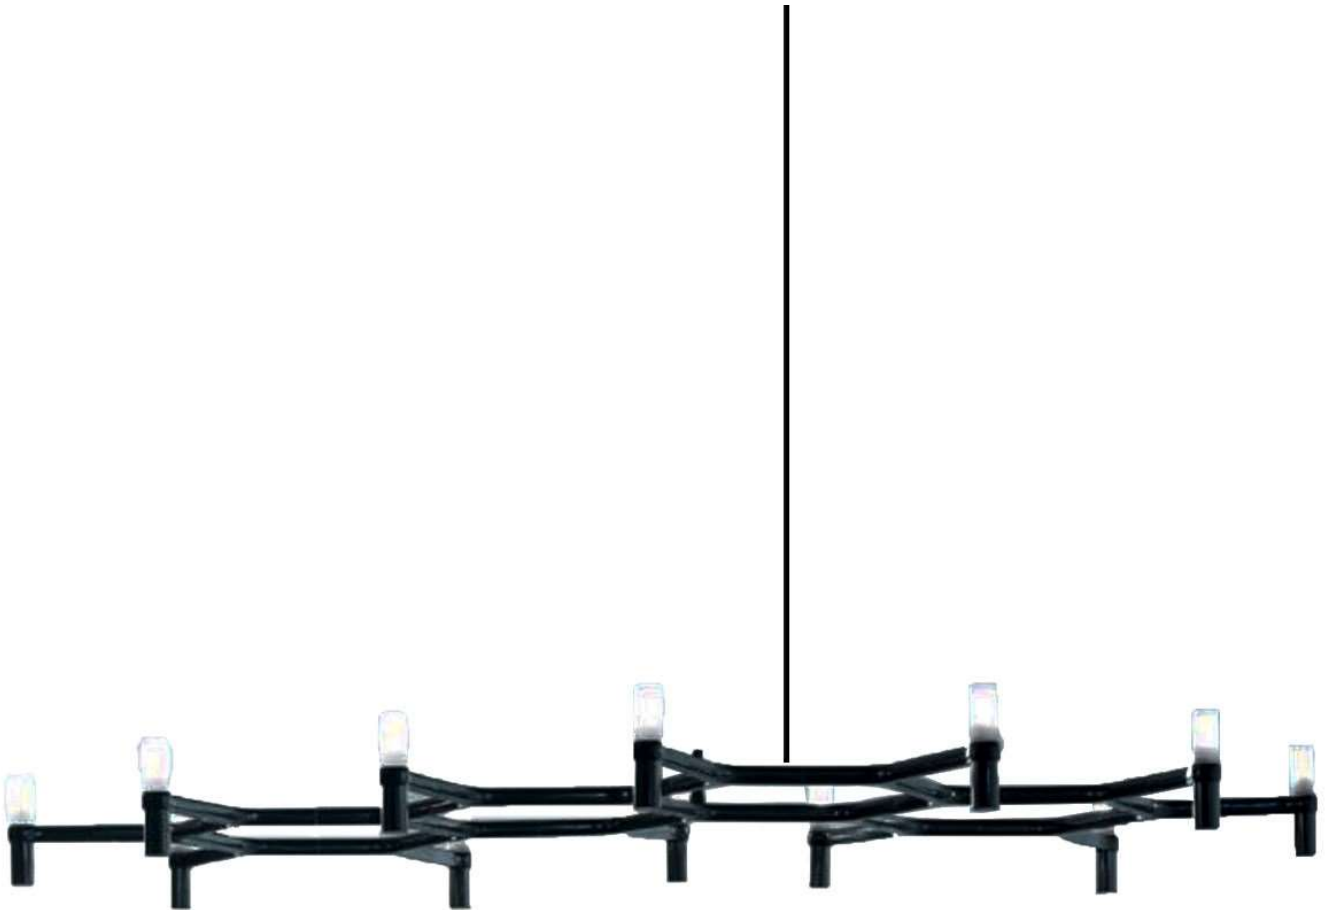

Crown Plana Major

Description

Pendant chandeliers, with modular structure in die-casted aluminium and sandblasted glass diffusers. Structure glossy polished, painted in white, matt black or gold. Available a NEMO LED G9 kit for a warm tone. Widespread light. Double switch for versions with more than a level. Red cable on Minor or Major version (with the exception of gold painted version). Transparent on all other versions.

Commercial Lighting Design
Website: commerciallightingdesigns.com.au
Email: info@commerciallightingdesigns.com.au
Phone: 02 8014 3897

Additional Information

Supplier	NEMO
Country	Italy
Finishes	Polished, White, Black or Gold
SKU	NE S/CRO/PLAN/MJ/
Globe	12 x 25W
IP Rating	N/A
Colour Temp	N/A
Beam Spread	N/A
Dimmable	N/A
Installation	N/A
Dimensions	82cm W x 180cm L x 200cm H TOTAL