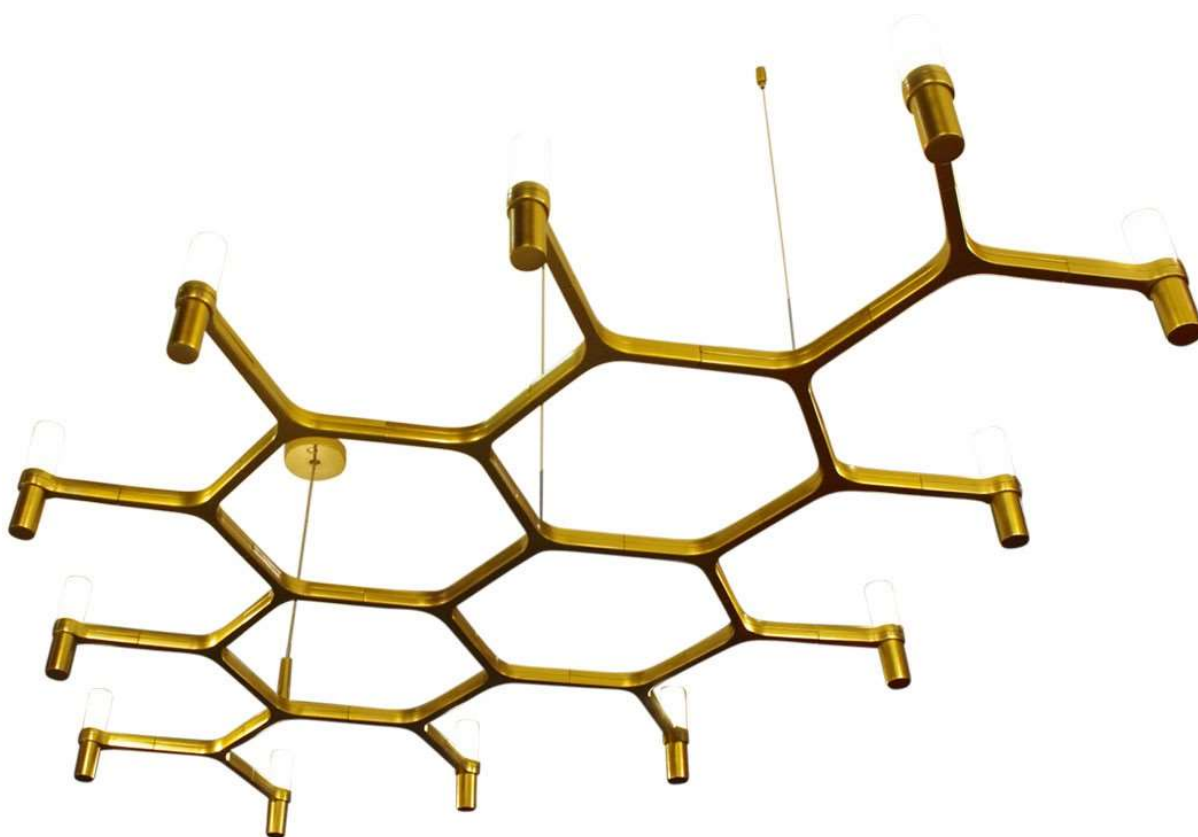

Crown Plana Mega

Description

Pendant chandeliers, with modular structure in die-casted aluminium and sandblasted glass diffusers. Structure glossy polished, painted in white, matt black or gold. Available a NEMO LED G9 kit for a warm tone. Widespread light. Double switch for versions with more than a level. Red cable on Minor or Major version (with the exception of gold painted version). Transparent on all other versions.

Additional Information

Country	Italy
SKU	NE S/CRO/PLAN/MEG
Globe	12 x 25W
IP Rating	N/A
Colour Temp	N/A
Beam Spread	N/A
Dimmable	N/A
Installation	N/A
Dimensions	108cm W x 158cm L x 200cm H MAX

Commercial Lighting Design
 Website: commerciallightingdesigns.com.au
 Email: info@commerciallightingdesigns.com.au
 Phone: 02 8014 3897