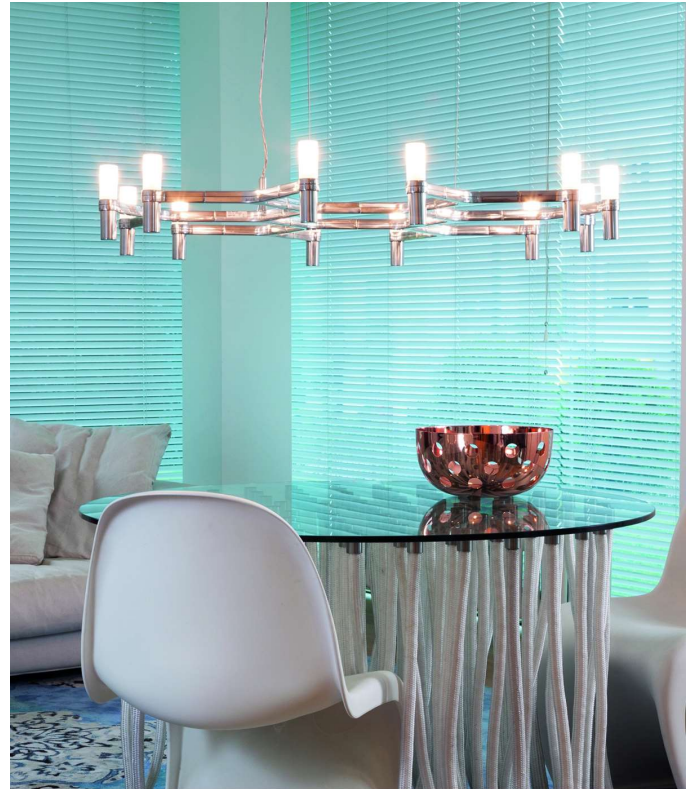

Crown Plana Minor

Description

Pendant chandeliers, with modular structure in die-casted aluminium and sandblasted glass diffusers. Structure glossy polished, painted in white, matt black or gold. Available a NEMO LED G9 kit for a warm tone. Widespread light. Double switch for versions with more than a level. Red cable on Minor or Major version (with the exception of gold painted version). Transparent on all other versions.