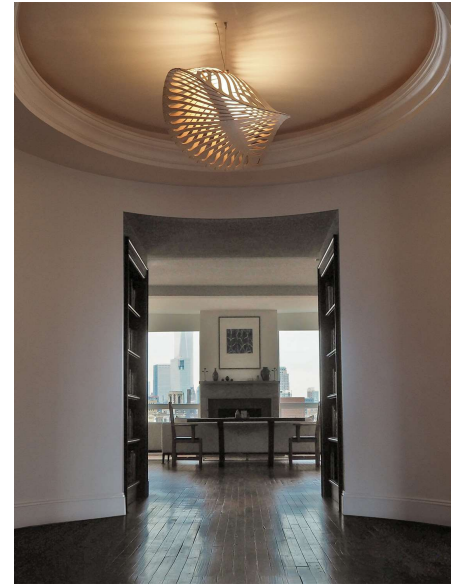

## Description

---

Navicula is derived from nature, in this case from one of the many microscopic diatoms that float around in the oceans. The flowing, segmented form is shipped as kitset and assembled on site with push-in nylon clips. The thin curved pieces of CNC-cut bamboo plywood create a flowing structure that also casts magical patterns. It is lit from within with a row of LED pin-point lights. Available in three sizes.