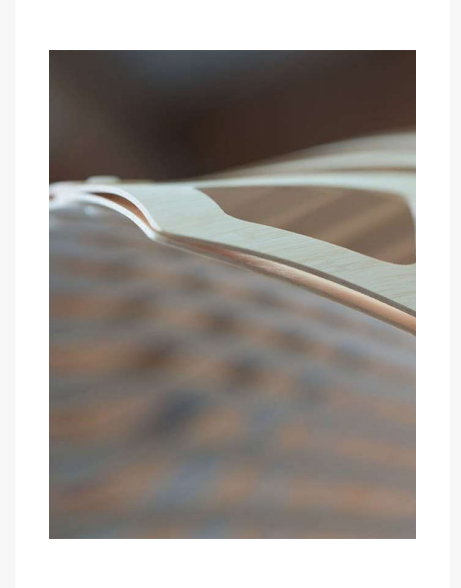

## Description

---

Navicula is derived from nature, in this case from one of the many microscopic diatoms that float around in the oceans. The flowing, segmented form is shipped as kitset and assembled on site with push-in nylon clips. The thin curved pieces of CNC-cut bamboo plywood create a flowing structure that also casts magical patterns. It is lit from within with a row of LED pin-point lights. Available in three sizes.

## Additional Information

Features	Flat packed for reduced environmental footprint
Supplier	DAVID TRUBRIDGE
Designer	David Trubridge
Country	New Zealand
Finishes	Natural
Materials	Bamboo
SKU	DT S/NAVICULA
Colour Temp	2700k
Source	LED
Wattage	8W / 11W / 18W
Dimmable	Yes
Dimensions	 1440  1950  2500
Max Drop	5m
Net Weight	2kg / 3kg / 6kg
Warranty	2yr commercial / 3yr residential