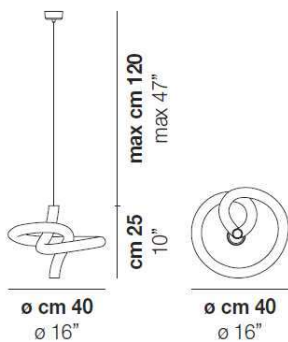

NODO PENDANT

NODO SP 40

NODO SP 25

Nodo by Vistosi is a freehand blown element which provides directional lighting downward and widespread in the ambient.

Product: Nodo pendant by Vistosi

Nodo SP 25: 1 x 48W max. G9

Nodo SP 40: 1 x 48W max. G9

Colours: Gloss white