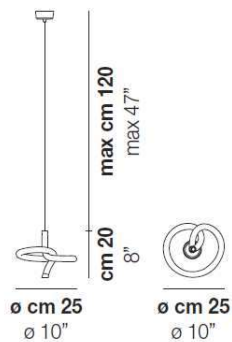

NODO PENDANT

NODO SP 40

NODO SP 25

Nodo by Vistosi is a freehand blown element which provides directional lighting downward and widespread in the ambient.

Product: Nodo pendant by Vistosi

Nodo SP 25: 1 x 48W max. G9

Nodo SP 40: 1 x 48W max. G9

Colours: Gloss white