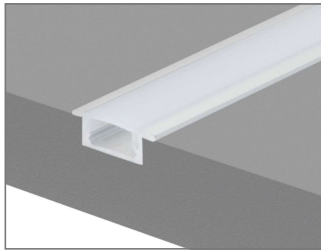

NOVA-LINE-RECESSED

LED Mounting Profile

Description

Introducing the NOVA-LINE-recessed mounting profile system. The NOVA-LINE-recessed is specifically designed for the Domus range of LED strip lighting. This aluminium mounting profile system incorporated extruded profile complete with a flat opal PMMA diffuser. The key features of the NOVA-LINE-recessed is the ability to not only conceal the LED strip lighting but also keep the strip lighting linear. Also, the NOVA-LINE-recessed keeps LEDs free from foreign objects and vapours which may damage the LEDs. A simple and shallow yet very contemporary LED recessed mounted profile ideally suited to under bench mounting, wardrobes or laundry applications where minimal mounting requirements are needed.

Specification Features

Installation:	Recessed mounted
Material:	Extruded aluminium 6063
Finish:	Natural clear anodised
Diffuser:	Flat (PMMA) high output opal/frost
Length (mm):	2500mm continuous*
Size (mm):	Profile (W) 23mm (H) 8mm
Accessories (each):	End caps (silver) **
Special:	Custom powder coated colour upon request***
Driver Installation:	Remote driver required (not included)

* Profile sold per meter. Can be cut to suit any length.

** Accessories to be ordered separately.

*** Special powder coat finishes upon request. Surcharges apply.

Order Info:

Product Code:	NOVA-RECESSED
Order Code:	22048
Sold per (m)	1mtr
Product Code:	NOVA-RECESSED-CAP
Order Code:	22049
Colour:	Silver finish
Sold per (m)	Each