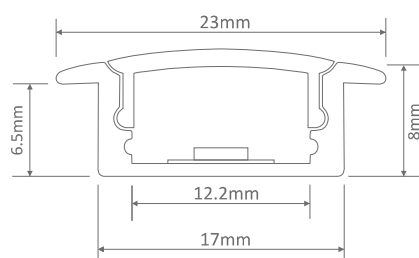

Diagrams / Additional