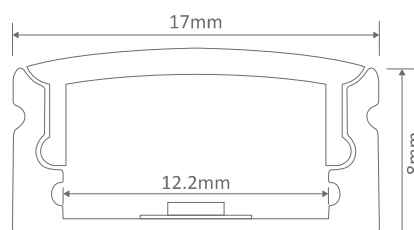

Diagrams / Additional