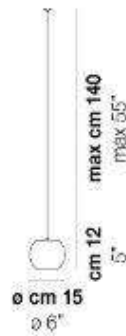

Available in Crystal stripped glass OR White stripped glass

Designed by Pio and Tito Toso

Globe: 1 x G9 60W MAX.

OTO DIMENSIONS AND VARIATIONS

Ø9

Ø12

Ø15

Ø18