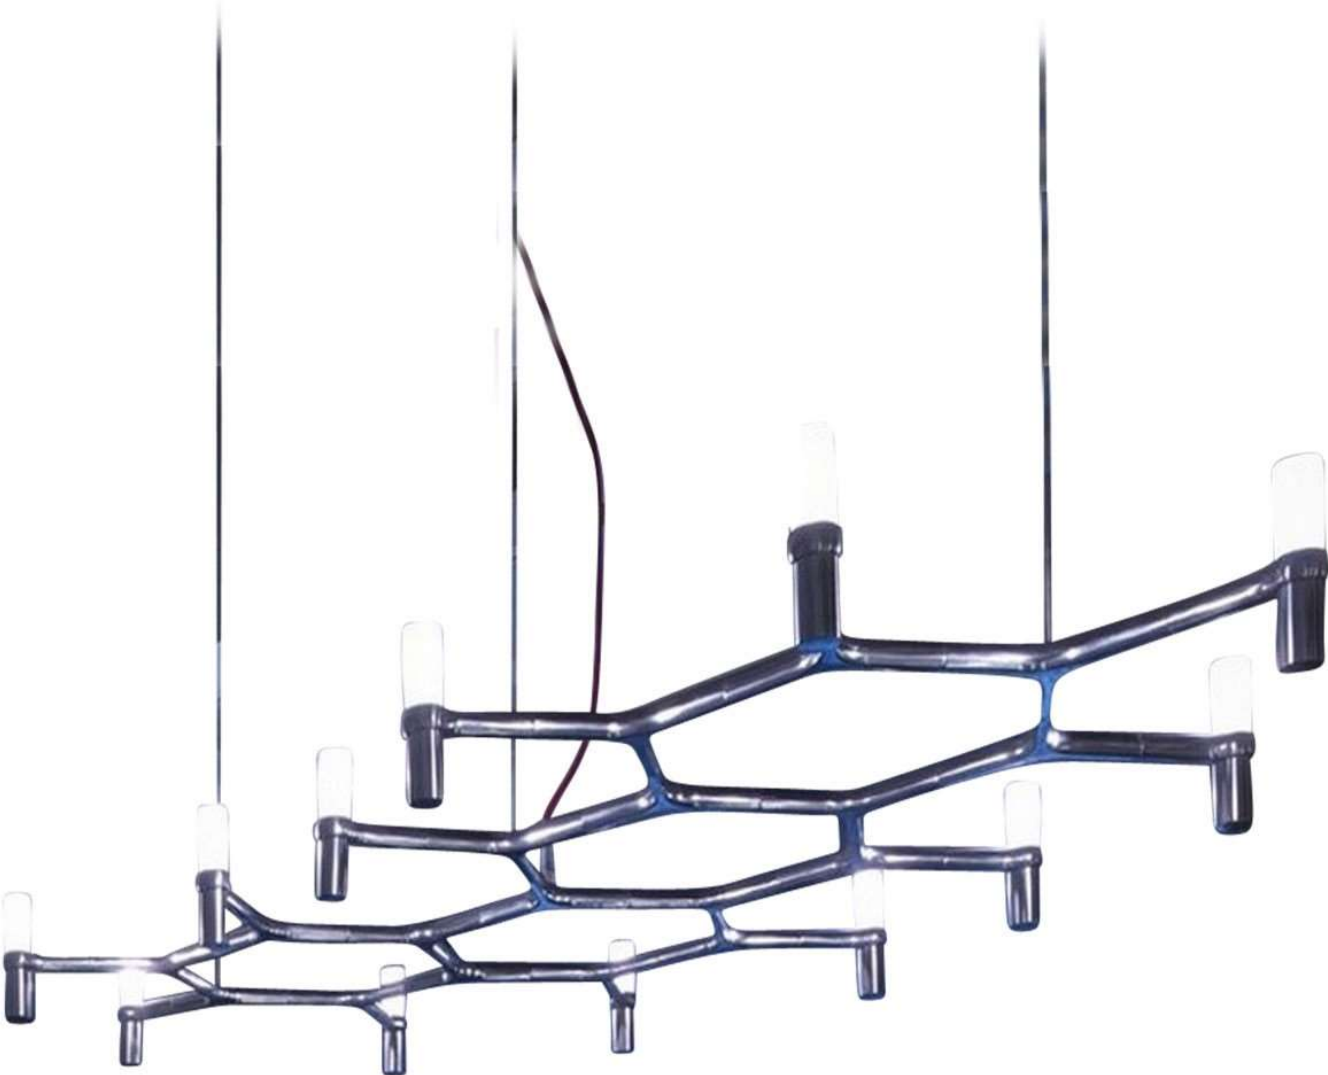

# Crown Plana

## Description

---

Pendant chandeliers, with modular structure in die-casted aluminium and sandblasted glass diffusers. Structure glossy polished, painted in white, matt black or gold. Available a NEMO LED G9 kit for a warm tone. Widespread light. Double switch for versions with more than a level. Red cable on Minor or Major version (with the exception of gold painted version). Transparent on all other versions.

## Additional Information

---

Supplier	NEMO
Country	Italy
Finishes	Polished, White, Black or Gold
SKU	NE S/PLANA/
Globe	10 x 25W
IP Rating	N/A
Colour Temp	N/A
Beam Spread	N/A
Dimmable	N/A
Installation	N/A
Dimensions	82cm W x 142cm L x 200cm H MAX