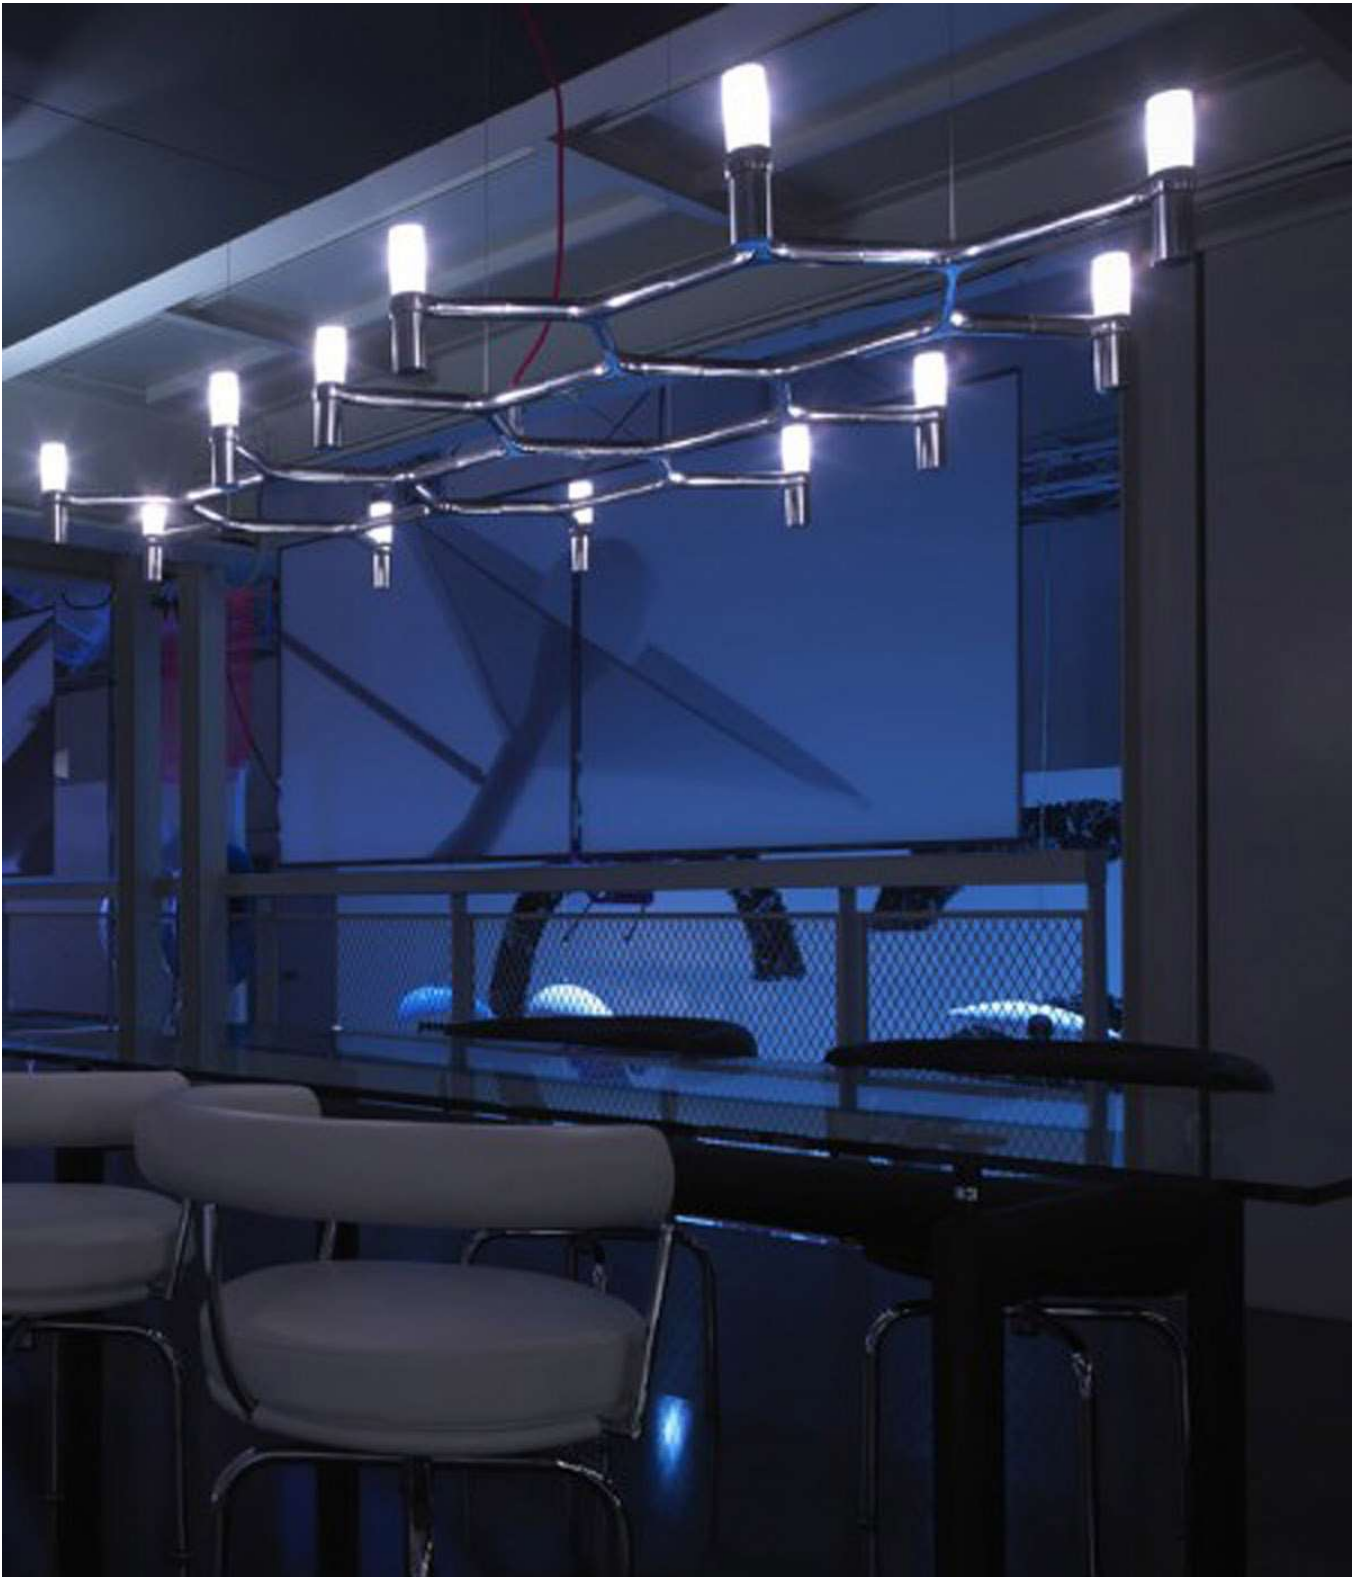

## Description

---

Pendant chandeliers, with modular structure in die-casted aluminium and sandblasted glass diffusers. Structure glossy polished, painted in white, matt black or gold. Available a NEMO LED G9 kit for a warm tone. Widespread light. Double switch for versions with more than a level. Red cable on Minor or Major version (with the exception of gold painted version). Transparent on all other versions.

## Additional Information

---

Supplier	NEMO
Country	Italy
Finishes	Polished, White, Black or Gold
SKU	NE S/PLANA/
Globe	10 x 25W
IP Rating	N/A
Colour Temp	N/A
Beam Spread	N/A
Dimmable	N/A
Installation	N/A
Dimensions	82cm W x 142cm L x 200cm H MAX