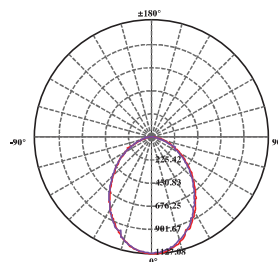

IP RATING

- IP64 weatherproof front only

DIMMING OPTIONS

- Trailing edge (S9074 & S9075)
- 1-10V analogue
- DALI / DSI, digital

Model No.	Input	Power	Lumen	CCT	Beam Angle	CRI	Dimmable	Fitting Colour
S9074TC WH	240V	20W	1600lm/1800lm/1800lm	3000K/4000K/5700K	90°	>80	No	White
S9075TC WH	240V	30W	2600lm/2800lm/2800lm	3000K/4000K/5700K	90°	>80	No	White
S9076TC WH	240V	40W	3600lm/3900lm/3900lm	3000K/4000K/5700K	90°	>80	No	White

PHOTOMETRIC DATA (AT CCT 4000K) Unit: cd C0/C180 — C90/C270 —

S9074TC at 4000K

S9075TC at 4000K

S9076TC at 4000K