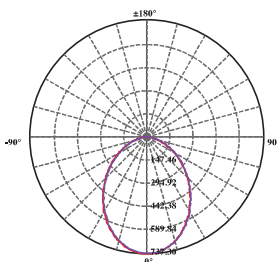

IP RATING

- IP64 weatherproof front only

DIMMING OPTIONS

- Trailing edge (S9074 & S9075)
- 1-10V analogue
- DALI / DSI, digital

Model No.	Input	Power	Lumen	CCT	Beam Angle	CRI	Dimmable	Fitting Colour
S9074TC WH	240V	20W	1600lm/1800lm/1800lm	3000K/4000K/5700K	90°	>80	No	White
S9075TC WH	240V	30W	2600lm/2800lm/2800lm	3000K/4000K/5700K	90°	>80	No	White
S9076TC WH	240V	40W	3600lm/3900lm/3900lm	3000K/4000K/5700K	90°	>80	No	White

PHOTOMETRIC DATA (AT CCT 4000K) Unit: cd C0/C180 — C90/C270 —

S9074TC at 4000K

S9075TC at 4000K

S9076TC at 4000K