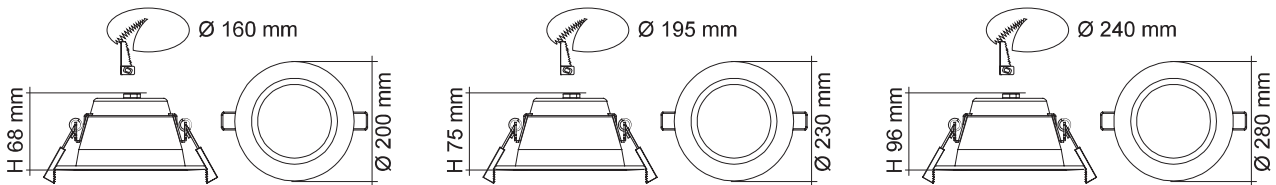

LED DOWNLIGHT

S9074TC, S9075TC, S9076TC PREMIER

DIMENSIONS

CONSTRUCTION

- Premium aluminium body
- Powder coated finish
- Opal acrylic diffuser
- High efficiency SMD LED chips
- Constant current non-dimmable LED driver fitted
- 1.2m flex & plug fitted

IP RATING

- IP64 weatherproof front only

DIMMING OPTIONS

- Trailing edge (S9074 & S9075)
- 1-10V analogue
- DALI / DSI, digital

Model No.	Input	Power	Lumen	CCT	Beam Angle	CRI	Dimmable	Fitting Colour
S9074TC WH	240V	20W	1600lm/1800lm/1800lm	3000K/4000K/5700K	90°	>80	No	White
S9075TC WH	240V	30W	2600lm/2800lm/2800lm	3000K/4000K/5700K	90°	>80	No	White
S9076TC WH	240V	40W	3600lm/3900lm/3900lm	3000K/4000K/5700K	90°	>80	No	White

PHOTOMETRIC DATA (AT CCT 4000K) Unit: cd C0/C180 — C90/C270 —

S9074TC at 4000K

S9075TC at 4000K

S9076TC at 4000K