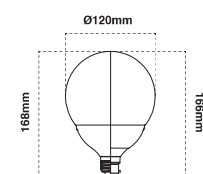

Product datasheet

Description

AT9427: 13W Non-Dimmable G95 Lamp - Frosted.
AT9428: 13W Non-Dimmable G120 Lamp - Frosted.
AT9477: 7.7W Dimmable G95 Filament Lamp - Clear.
AT9478: 7.7W Dimmable G120 Filament Lamp - Clear.

Product specification

General information			
Voltage	230V~ 50Hz		
Colour rendering index	>80		
Average rated life	15,000 hours		
Switching cycles	50,000		
Warranty	3 years		
AT9427			
Power consumption	13W		
Light colour options	Warm white	Cool white	Daylight
Colour temperature	3000K	4000K	6500K
Beam angle	150°		
Dimmable	No		
Finish	Frosted		
Lamp Shape	G95		
AT9428			
Power consumption	13W		
Light colour options	Warm white	Cool white	Daylight
Colour temperature	3000K	4000K	6500K
Beam angle	240°		
Dimmable	No		
Finish	Frosted		
Lamp Shape	G120		
AT9477			
Power consumption	7.7W		
Light colour options	Warm white		
Colour temperature	2700K		
Beam angle	360°		
Dimmable	Yes		
Finish	Clear		
Lamp Shape	G95		
AT9478			
Power consumption	7.7W		
Light colour options	Warm white		
Colour temperature	2700K		
Beam angle	360°		
Dimmable	Yes		
Finish	Clear		
Lamp Shape	G120		

Product range

Code	Wattage	Lumens	Colour temperature
AT9427/BC/CW	13W	1055lm	Cool white
AT9427/BC/WW	13W	1055lm	Warm white
AT9427/BC/DL	13W	1055lm	Daylight
AT9427/ES/CW	13W	1055lm	Cool white
AT9427/ES/WW	13W	1055lm	Warm white
AT9427/ES/DL	13W	1055lm	Daylight
AT9428/BC/CW	13W	1055lm	Cool white
AT9428/BC/WW	13W	1055lm	Warm white
AT9428/BC/DL	13W	1055lm	Daylight
AT9428/ES/CW	13W	1055lm	Cool white
AT9428/ES/WW	13W	1055lm	Warm white
AT9428/ES/DL	13W	1055lm	Daylight
AT9477/BC/WW/C	7.7W	1055lm	Warm white
AT9477/ES/WW/C	7.7W	1055lm	Warm white
AT9478/BC/WW/C	7.7W	1055lm	Warm white
AT9478/ES/WW/C	7.7W	1055lm	Warm white

Dimensions