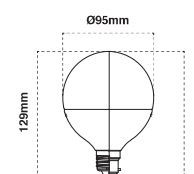

Product range

Code	Wattage	Lumens	Colour temperature
AT9427/BC/CW	13W	1055lm	Cool white
AT9427/BC/WW	13W	1055lm	Warm white
AT9427/BC/DL	13W	1055lm	Daylight
AT9427/ES/CW	13W	1055lm	Cool white
AT9427/ES/WW	13W	1055lm	Warm white
AT9427/ES/DL	13W	1055lm	Daylight
AT9428/BC/CW	13W	1055lm	Cool white
AT9428/BC/WW	13W	1055lm	Warm white
AT9428/BC/DL	13W	1055lm	Daylight
AT9428/ES/CW	13W	1055lm	Cool white
AT9428/ES/WW	13W	1055lm	Warm white
AT9428/ES/DL	13W	1055lm	Daylight
AT9477/BC/WW/C	7.7W	1055lm	Warm white
AT9477/ES/WW/C	7.7W	1055lm	Warm white
AT9478/BC/WW/C	7.7W	1055lm	Warm white
AT9478/ES/WW/C	7.7W	1055lm	Warm white

Dimensions

Code	Width	Length
AT9427/BC	Ø95mm	127mm
AT9427/ES	Ø95mm	129mm
AT9428/BC	Ø120mm	166mm
AT9428/ES	Ø120mm	168mm
AT9477/BC	Ø95mm	135mm
AT9477/ES	Ø95mm	137mm
AT9478/BC	Ø124mm	170mm
AT9478/ES	Ø124mm	172mm

Frosted

AT9427