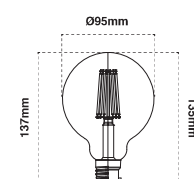

Clear

AT9477