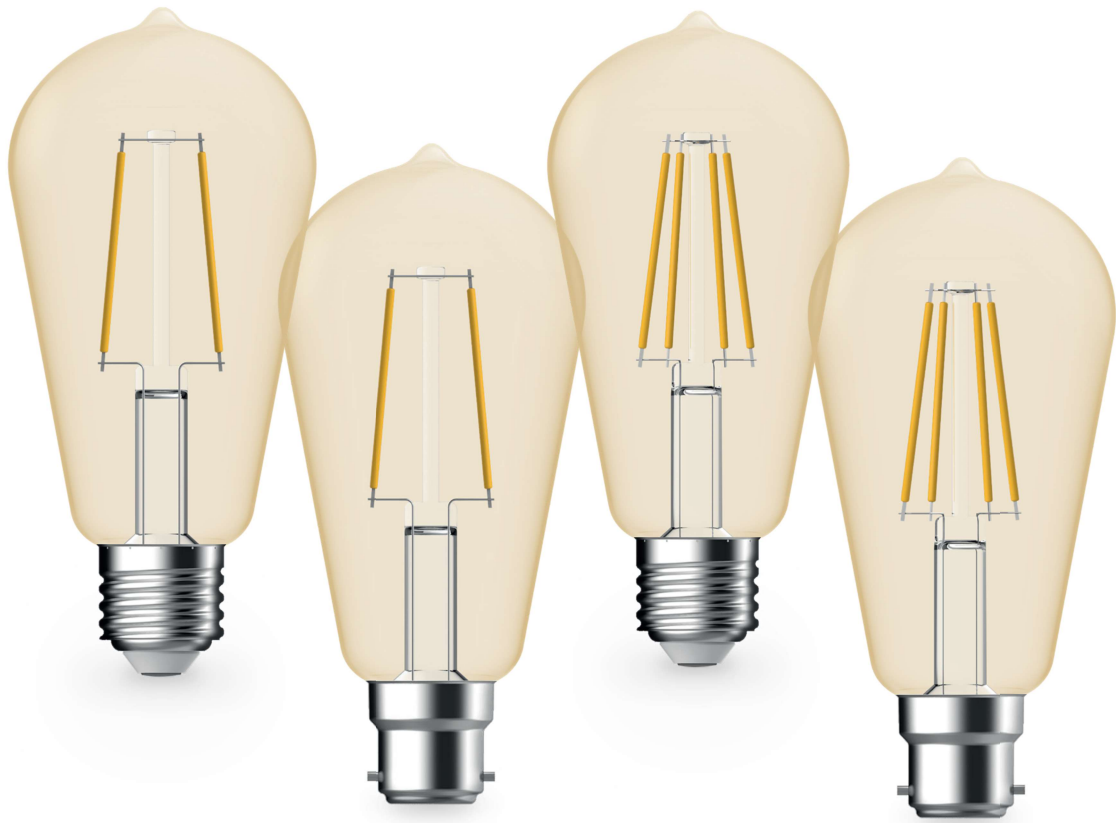

Commercial Lighting Designs
Website: commerciallightingdesigns.com.au
Email: info@commerciallightingdesigns.com.au
Phone: 02 8014 3897

LED ST64 LAMPS

5.1W and 8.3W Golden clear Dimmable ST64 Lamps

Features

- Instant light
- Long life
- No Mercury content
- High CRI reflecting colours accurately

Colour temperature

Warm white

Energy efficient

High lumen output

Base type

Available on ES and BC

Warranty

Three year warranty