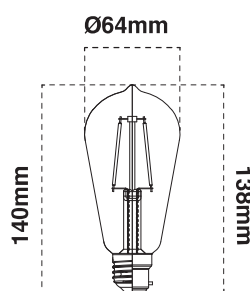

Product range

Code	Wattage	Lumens	Colour temp
AT9480/BC/WW/GC	5.1W	380lm	Warm white
AT9480/ES/WW/GC	5.1W	380lm	Warm white
AT9481/BC/WW/GC	8.3W	660lm	Warm white
AT9481/ES/WW/GC	8.3W	660lm	Warm white

Dimensions

Code	Width	Length
AT9480/BC/GC	Ø64mm	138mm
AT9480/ES/GC	Ø64mm	140mm
AT9481/BC/GC	Ø64mm	138mm
AT9481/ES/GC	Ø64mm	140mm

AT9480

AT9481