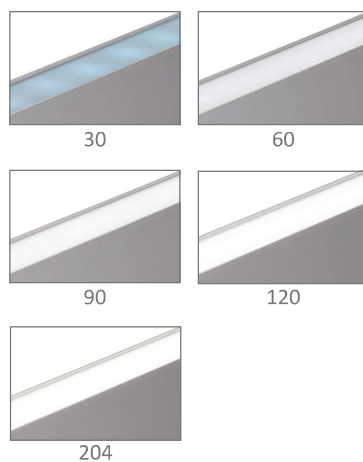

LED Output Variance: