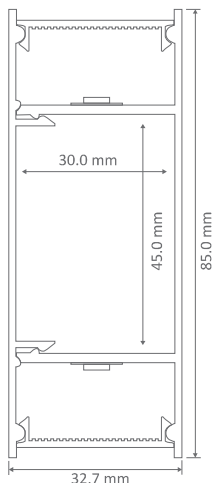

Diagrams / Additional