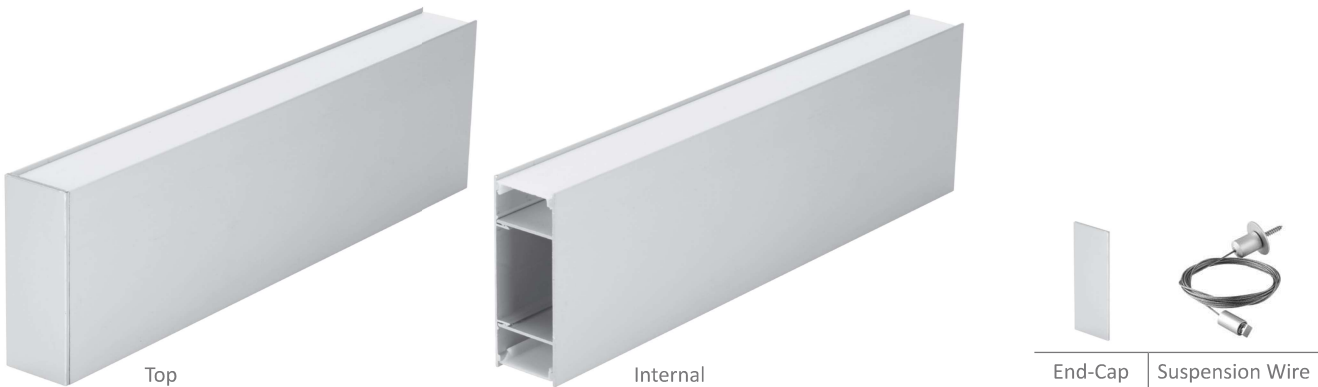

LUMA-LINE-2

LED Mounting Profile

Description

Introducing the LUMA-LINE-2 LED mounting profile system. The LUMA-LINE-2 is specifically designed for the Domus range of LED strip lighting. This aluminium mounting profile system incorporated extruded profile complete with opal colour PMMA diffuser. The key features of the LUMA-LINE-2 is the ability to not only conceal the LED strip lighting but also keep the strip lighting linear. Also, the LUMA-LINE-2 keeps LEDs free from foreign objects and vapours which may damage the LEDs. Another key point is the invisible screw mounting which is hidden with-in the profile for surface mounting applications but the LUMA-LINE-2 comes into its own as a continuous continuous wall up light and down light. The LUMA-LINE-2 can be used in sections to create a sleek look to any interior space or continues as a pelmet light. With the ability to also wire suspend makes this profile very adaptable. Applications include lounge rooms, lobbies, board rooms etc.

Specification Features

Installation:	Wall mounted or suspended
Material:	Extruded aluminium 6063
Finish:	Natural clear anodised
Diffuser:	Flat (PMMA) opal colour x 2
Length (mm):	2500mm continuous*
Size (mm):	Profile (W) 32.7mm (H) 85mm
Accessories (each):	End caps (silver) and wire suspensions**
Special:	Custom powder coated colour upon request***
Driver Installation:	Remote or integral driver required**** (not included)

Order Info:

Product Code:	LUMA-LINE-2
Order Code:	22022
Sold per (m)	1mtr
Product Code:	LUMA-LINE-2-CAP
Order Code:	22023
Colour:	Silver finish
Sold per (m)	Each
Product Code:	PROFILE-SUSPENSION
Order Code:	22041
Length (m):	2mtr Standard Height
Sold per (each):	Each