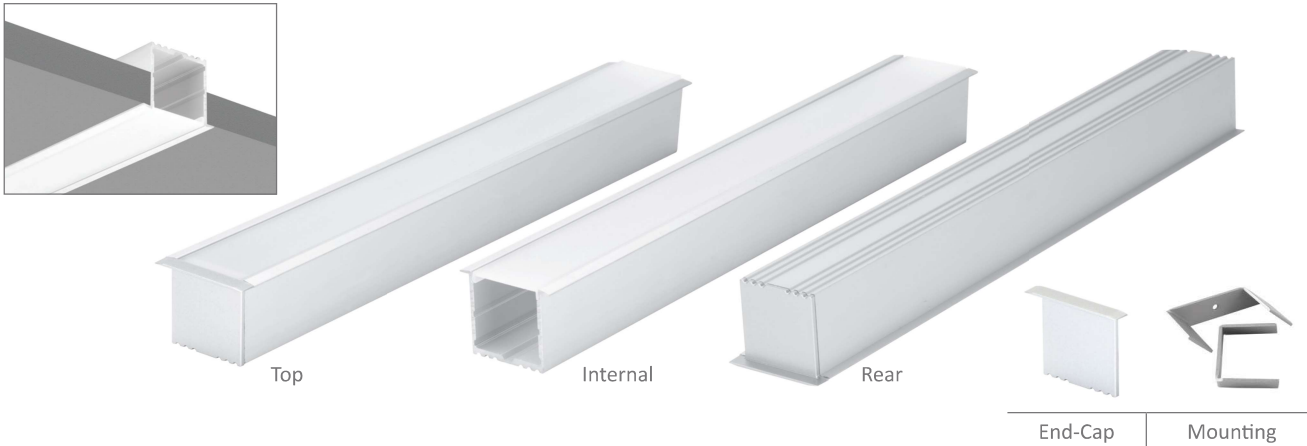

OMEGA-35-RECESSED

LED Mounting Profile

Description

Introducing the OMEGA-35 recessed mounting profile system. The OMEGA-35 is specifically designed for the Domus range of LED strip lighting. This aluminium mounting profile system incorporated extruded profile complete with a flat opal colour PMMA diffuser. The key features of the OMEGA-35 is the ability to not only conceal the LED strip lighting but also keep the strip lighting linear. Also, the OMEGA-35 keeps LEDs free from foreign objects and vapours which may damage the LEDs. Another key point is in the mounting of this profile. Specifically designed as a recessed ceiling mounted profile the OMEGA-35 will create a visual impact with its seamless and clean lines.

Specification Features

Installation:	Recessed ceiling or wall
Material:	Extruded aluminium 6063
Finish:	Natural clear anodised
Diffuser:	Flat (PMMA) high output frost
Length (mm):	2500mm continuous*
Size (mm):	Profile (W) 43.8mm, (H) 34.8mm
Accessories (each):	End caps (silver) and mounting saddles**
Special:	Custom powder coated colour upon request***

* Profile sold per meter. Can be cut to suit any length.

** Accessories to be ordered separately.

*** Special powder coat finishes upon request. Surcharges apply.

Order Info:

Product Code:	OMEGA-35-REC
Order Code:	22034
Sold per (m)	1mtr
Product Code:	OMEGA-35-REC-CAP
Order Code:	22035
Colour:	Silver finish
Sold per (m)	Each
Product Code:	OMEGA-35-REC-MOUNT
Order Code:	22036
Length (m):	Anodised
Sold per (each):	Each