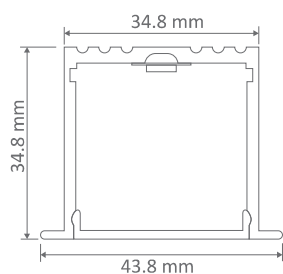

Diagrams / Additional