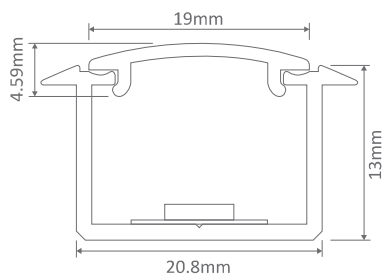

Diagrams / Additional