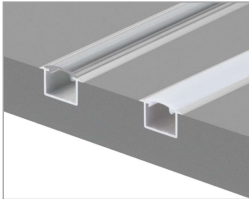

OPTI-LINE-RECESSED

LED Mounting Profile

Description

Introducing the OPTI-LINE-RECESSED surface mounting profile system. The OPTI-LINE-RECESSED is specifically designed for the Domus range of LED strip lighting. This aluminium mounting profile system incorporated extruded profile complete with a flat opal or clear colour polycarbonate diffuser. The key features of the OPTI-LINE-RECESSED is the ability to not only conceal the LED strip lighting but also keep the strip lighting linear. Also, the OPTI-LINE-RECESSED keeps LEDs free from foreign objects and vapours which may damage the LEDs. A simple yet very contemporary LED recessed mounted profile ideally suited to under bench mounting, wardrobes or laundry applications.

End-Cap Spring Clips

Specification Features

Installation:	Recessed mounted
Material:	Extruded aluminium 6063
Finish:	Natural clear anodised
Diffuser:	Curved (PC) Opal or clear colour
Length (mm):	3000mm continuous*
Size (mm):	Profile (W) 26.7mm (H) 16.39mm
Accessories (each):	End caps (silver) and spring clips**
Special:	Custom powder coated colour upon request***
Driver Installation:	Remote driver required (not included)

* Profile sold per meter. Can be cut to suit any length.
 ** Accessories to be ordered separately.
 *** Special powder coat finishes upon request. Surcharges apply.

Order Info:

Product Code:	OPTI-LINE-RECESSED-CLR
Order Code:	22004
Sold per (m)	1mtr
Product Code:	OPTI-LINE-RECESSED-OPAL
Order Code:	22005
Sold per (m)	1mtr
Product Code:	OPTI-LINE-RECESSED-CAP
Order Code:	22006
Length (m):	Silver Finish
Sold per (each):	Each
Product code:	OPTI-LINE-RECESSED-SPRING-CLIP
Order code:	22007
Colour:	N/A
Sold per (each):	Each