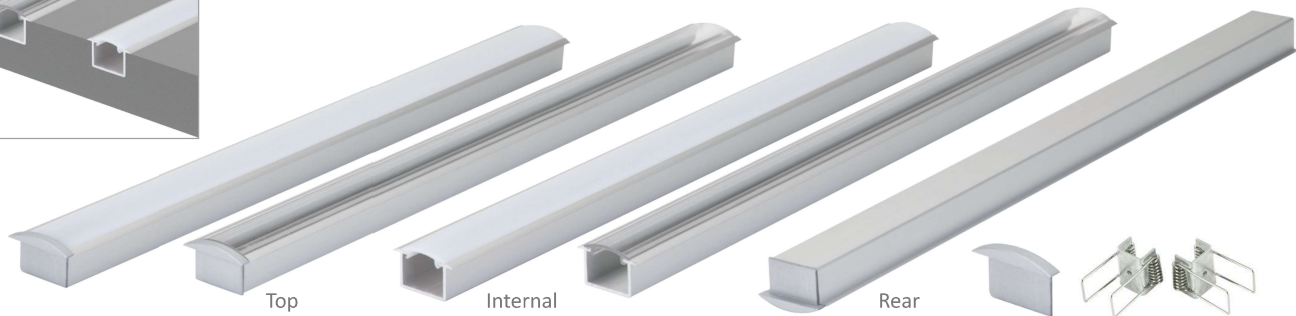

OPTI-LINE-RECESSED

LED Mounting Profile

Description

Introducing the OPTI-LINE-RECESSED surface mounting profile system. The OPTI-LINE-RECESSED is specifically designed for the Domus range of LED strip lighting. This aluminium mounting profile system incorporated extruded profile complete with a flat opal or clear colour polycarbonate diffuser. The key features of the OPTI-LINE-RECESSED is the ability to not only conceal the LED strip lighting but also keep the strip lighting linear. Also, the OPTI-LINE-RECESSED keeps LEDs free from foreign objects and vapours which may damage the LEDs. A simple yet very contemporary LED recessed mounted profile ideally suited to under bench mounting, wardrobes or laundry applications.

End-Cap	Spring Clips
---------	--------------

Specification Features

Installation:	Recessed mounted
Material:	Extruded aluminium 6063
Finish:	Natural clear anodised
Diffuser:	Curved (PC) Opal or clear colour
Length (mm):	3000mm continuous*
Size (mm):	Profile (W) 26.7mm (H) 16.39mm
Accessories (each):	End caps (silver) and spring clips**
Special:	Custom powder coated colour upon request***
Driver Installation:	Remote driver required (not included)

* Profile sold per meter. Can be cut to suit any length.
 ** Accessories to be ordered separately.
 *** Special powder coat finishes upon request. Surcharges apply.

Order Info:

Product Code:	OPTI-LINE-RECESSED-CLR
Order Code:	22004
Sold per (m)	1mtr
Product Code:	OPTI-LINE-RECESSED-OPAL
Order Code:	22005
Sold per (m)	1mtr
Product Code:	OPTI-LINE-RECESSED-CAP
Order Code:	22006
Length (m):	Silver Finish
Sold per (each):	Each
Product code:	OPTI-LINE-RECESSED-SPRING-CLIP
Order code:	22007
Colour:	N/A
Sold per (each):	Each