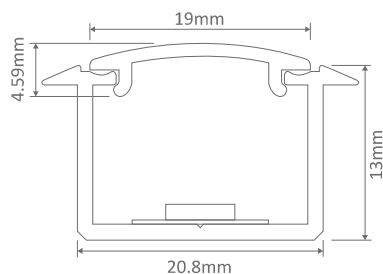

Diagrams / Additional