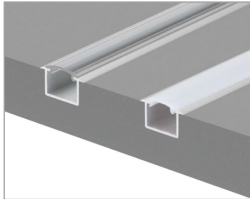

OPTI-LINE-RECESSED

LED Mounting Profile

Description

Introducing the OPTI-LINE-RECESSED surface mounting profile system. The OPTI-LINE-RECESSED is specifically designed for the Domus range of LED strip lighting. This aluminium mounting profile system incorporated extruded profile complete with a flat opal or clear colour polycarbonate diffuser. The key features of the OPTI-LINE-RECESSED is the ability to not only conceal the LED strip lighting but also keep the strip lighting linear. Also, the OPTI-LINE-RECESSED keeps LEDs free from foreign objects and vapours which may damage the LEDs. A simple yet very contemporary LED recessed mounted profile ideally suited to under bench mounting, wardrobes or laundry applications.

End-Cap	Spring Clips
---------	--------------

Specification Features

Installation:	Recessed mounted
Material:	Extruded aluminium 6063
Finish:	Natural clear anodised
Diffuser:	Curved (PC) Opal or clear colour
Length (mm):	3000mm continuous*
Size (mm):	Profile (W) 26.7mm (H) 16.39mm
Accessories (each):	End caps (silver) and spring clips**
Special:	Custom powder coated colour upon request***
Driver Installation:	Remote driver required (not included)

* Profile sold per meter. Can be cut to suit any length.
 ** Accessories to be ordered separately.
 *** Special powder coat finishes upon request. Surcharges apply.

Order Info:

Product Code:	OPTI-LINE-RECESSED-CLR
Order Code:	22004
Sold per (m)	1mtr
Product Code:	OPTI-LINE-RECESSED-OPAL
Order Code:	22005
Sold per (m)	1mtr
Product Code:	OPTI-LINE-RECESSED-CAP
Order Code:	22006
Length (m):	Silver Finish
Sold per (each):	Each
Product code:	OPTI-LINE-RECESSED-SPRING-CLIP
Order code:	22007
Colour:	N/A
Sold per (each):	Each