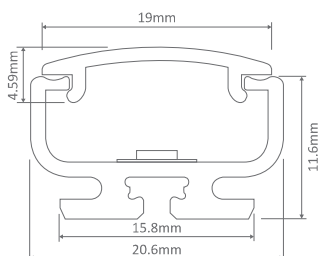

Specification Features

| | |
|----------------------|---|
| Installation: | Wall or surface mounted |
| Material: | Extruded aluminium 6063 |
| Finish: | Natural clear anodised |
| Diffuser: | Curved (PC) Opal or clear colour |
| Length (mm): | 3000mm continuous* |
| Size (mm): | Profile (W) 20.6mm (H) 13.8mm |
| Accessories (each): | End caps (silver) and mounting clips** |
| Special: | Custom powder coated colour upon request*** |
| Driver Installation: | Remote driver required (not included) |

Order Info:

| | |
|------------------|-----------------------|
| Product Code: | OPTI-LINE-SM-CLEAR |
| Order Code: | 22000 |
| Sold per (m) | 1mtr |
| Product Code: | OPTI-LINE-SM-OPAL |
| Order Code: | 22001 |
| Sold per (m) | 1mtr |
| Product Code: | OPTI-LINE-SM-CAP |
| Order Code: | 22002 |
| Colour: | Silver Finish |
| Sold per (each): | Each |
| Product code: | OPTI-LINE-SM-MOUNTING |
| Order code: | 22003 |
| Colour: | Silver Finish |
| Sold per (each): | Each |

* Profile sold per meter. Can be cut to suit any length.
 ** Accessories to be ordered separately.
 *** Special powder coat finishes upon request. Surcharges apply.

Compatible LED Strip Lighting

Diagrams / Additional